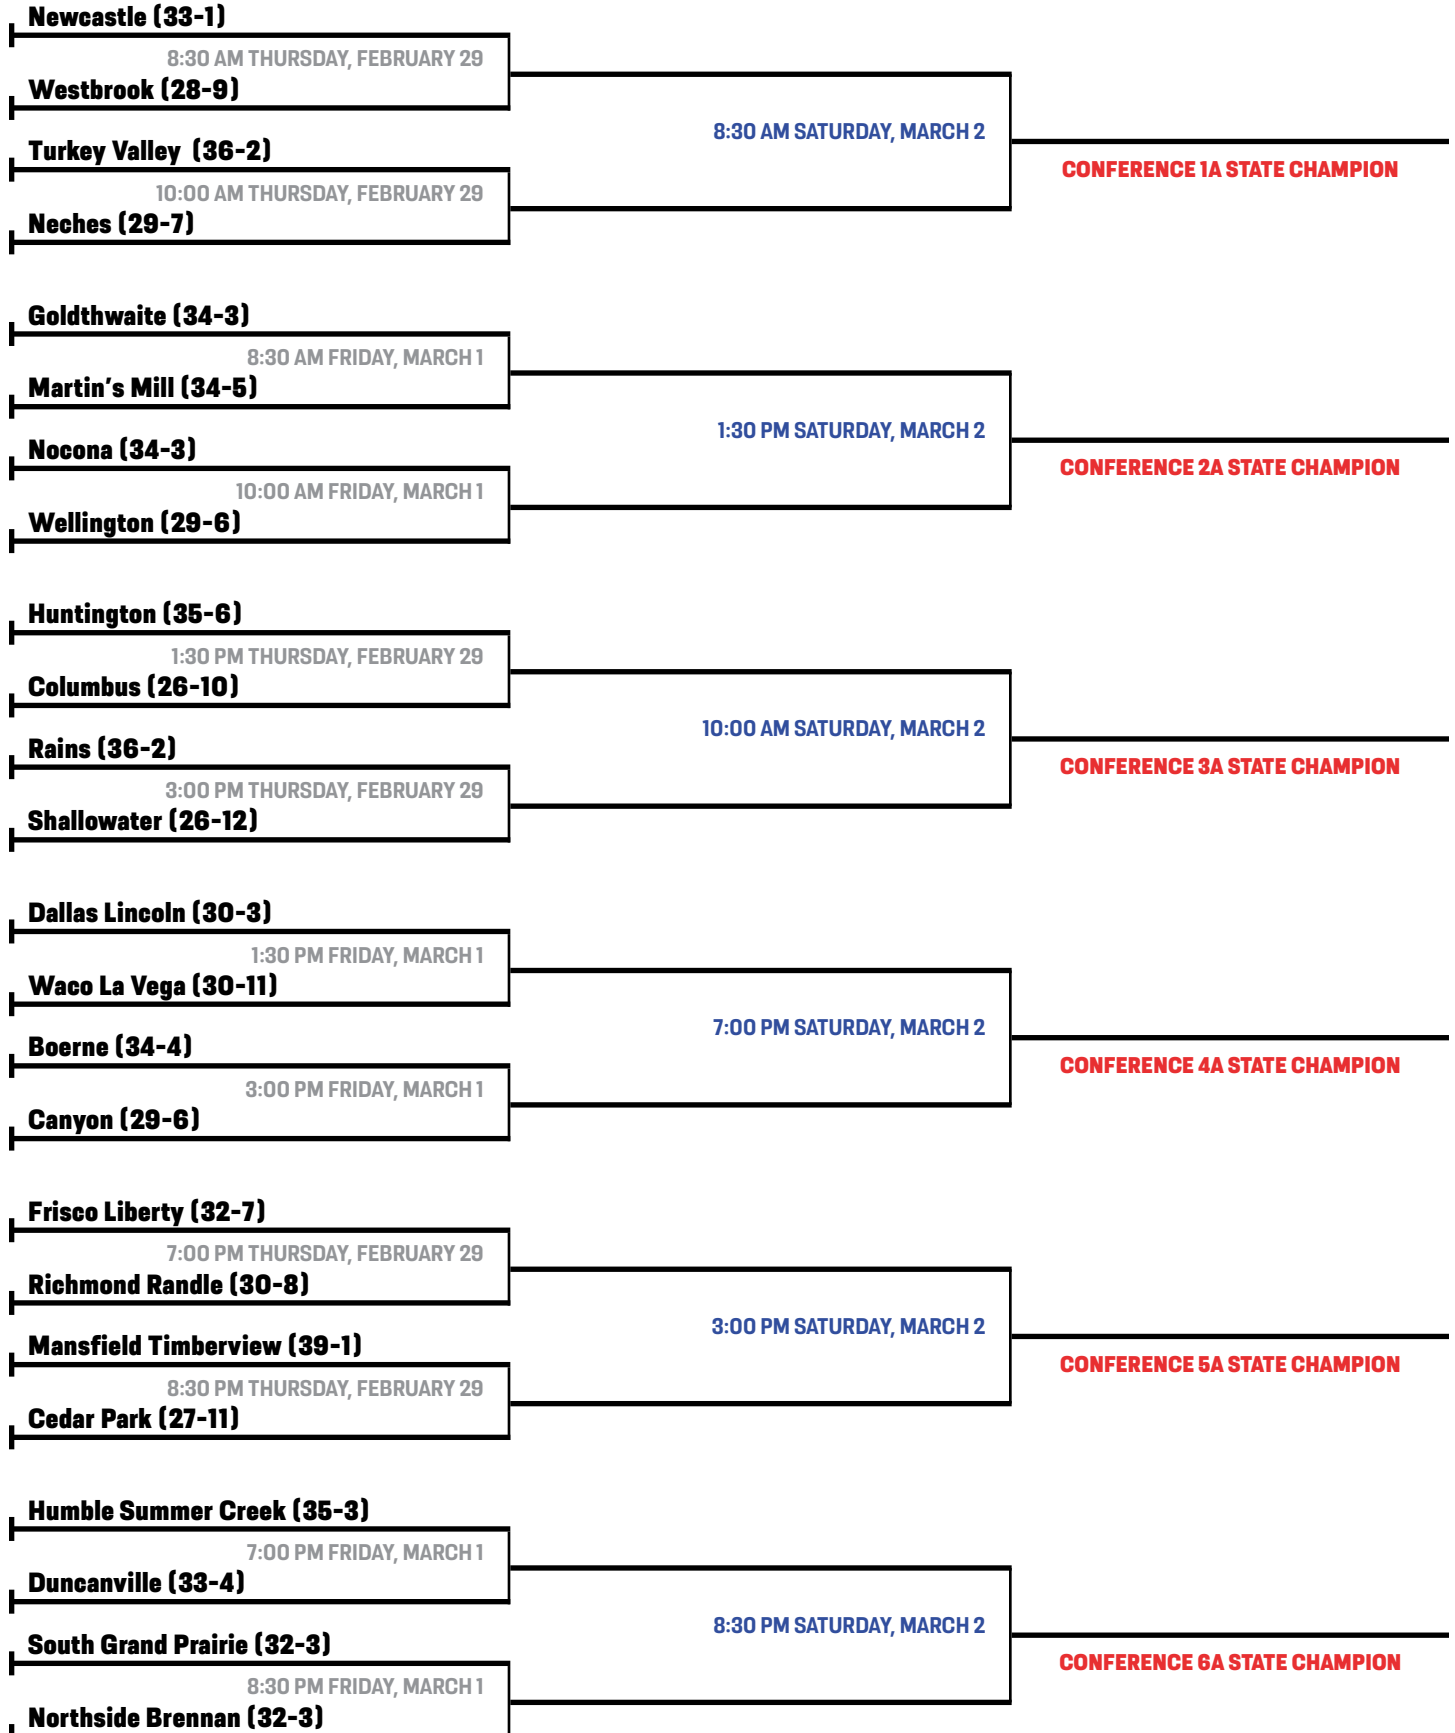

STATE TOURNAMENT BRACKETS