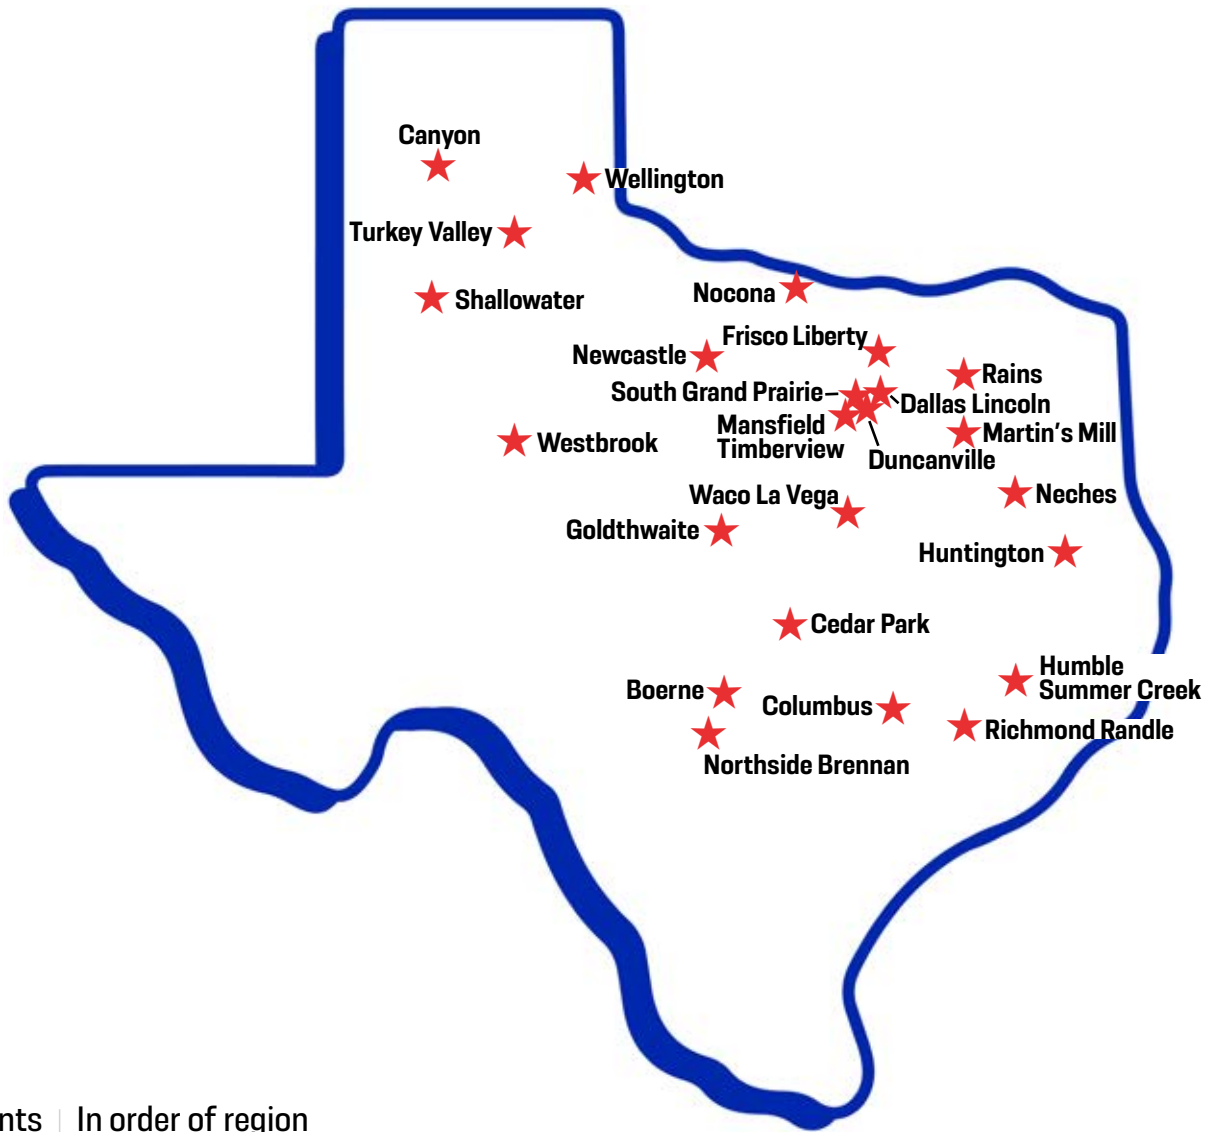

MAPPING THE COMPETITION

Enrollments | In order of region

CONFERENCE 1A		
1	Turkey Valley	66
2	Westbrook	90
3	Newcastle	78
4	Neches	94

CONFERENCE 3A		
1	Shallowater	503
2	Rains	494
3	Huntington	530
4	Columbus	537

CONFERENCE 5A		
1	Mansfield Timberview	1,895
2	Frisco Liberty	1,732
3	Richmond Randle	1,768
4	Cedar Park	2,005

CONFERENCE 2A		
1	Wellington	162
2	Nocona	249
3	Martin's Mill	133
4	Goldthwaite	167

CONFERENCE 4A		
1	Canyon	1,107
2	Dallas Lincoln	676
3	Waco La Vega	863
4	Boerne	1,421

CONFERENCE 6A		
1	South Grand Prairie	3,300
2	Duncanville	4,400
3	Humble Summer Creek	3,800
4	Northside Brennan	3,037