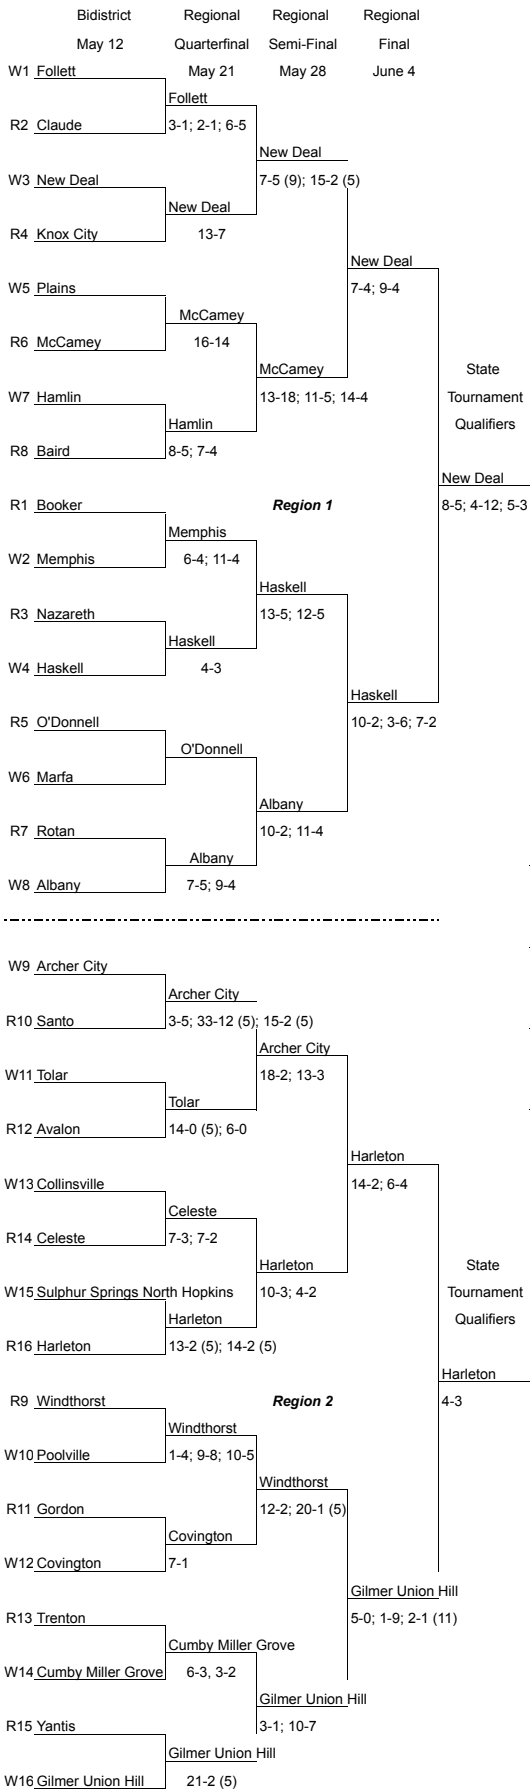

BASEBALL CONFERENCE 1A

**Bracket Legend**

- # Listed = District
- W = 1st Place
- R = 2nd Place
- T = 3rd Place