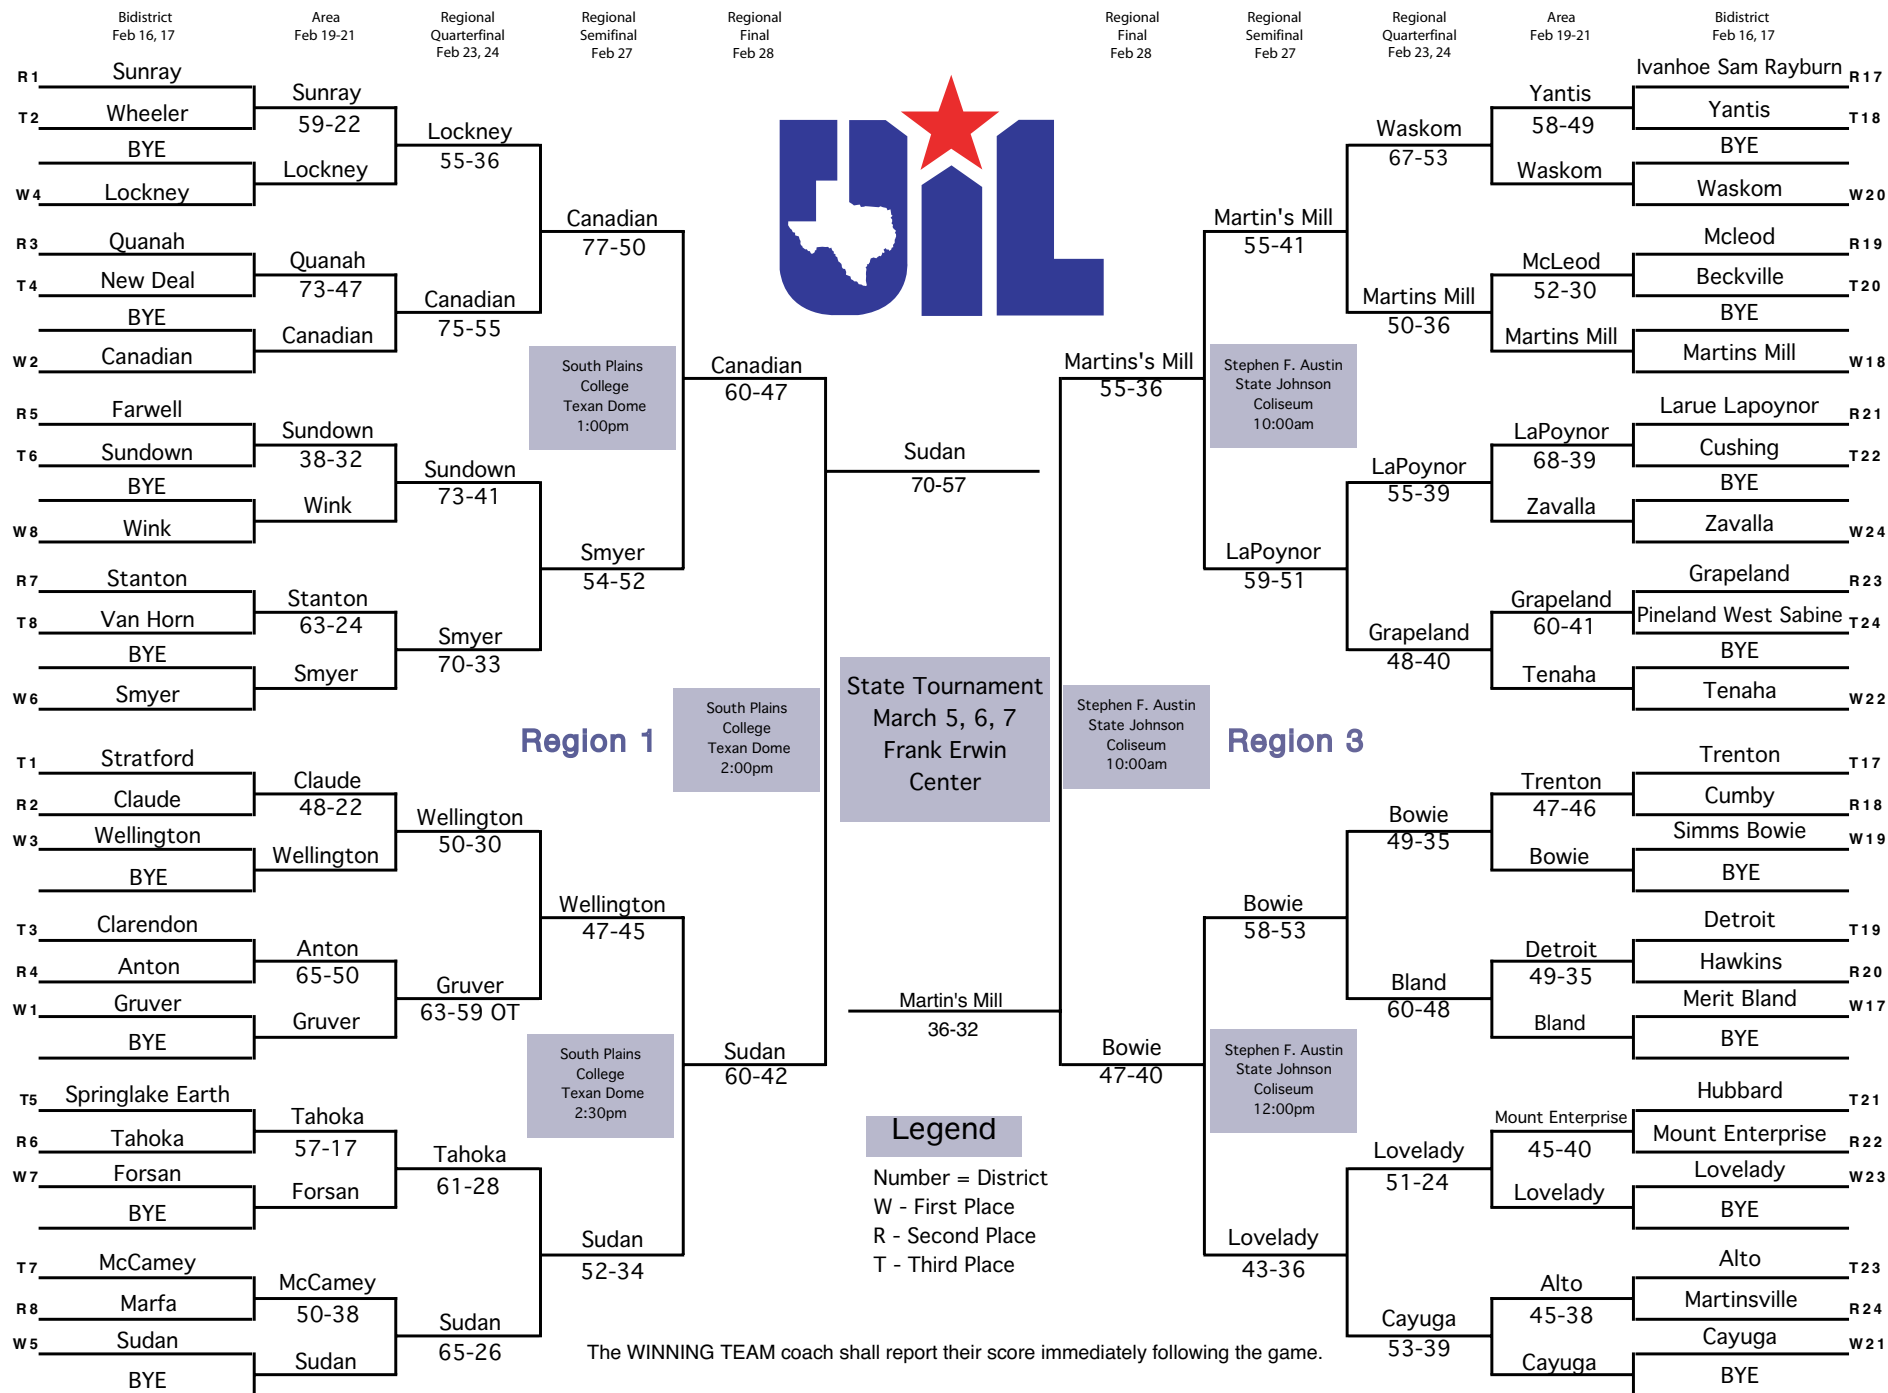

2009 Girls' Basketball Conference 1A Division 1

Region 1

Region 3

State Tournament
 March 5, 6, 7
 Frank Erwin Center

South Plains College
 Texan Dome
 2:30pm

South Plains College
 Texan Dome
 2:00pm

Stephen F. Austin
 State Johnson
 Coliseum
 10:00am

Stephen F. Austin
 State Johnson
 Coliseum
 12:00pm

South Plains College
 Texan Dome
 1:00pm

Stephen F. Austin
 State Johnson
 Coliseum
 10:00am

2009 Girls' Basketball Conference 1A Division 1

Region 2

Region 4

State Tournament
March 5, 6, 7
Frank Erwin Center

Legend

Number = District
W - First Place
R - Second Place
T - Third Place

The WINNING TEAM coach shall report their score immediately following the game.