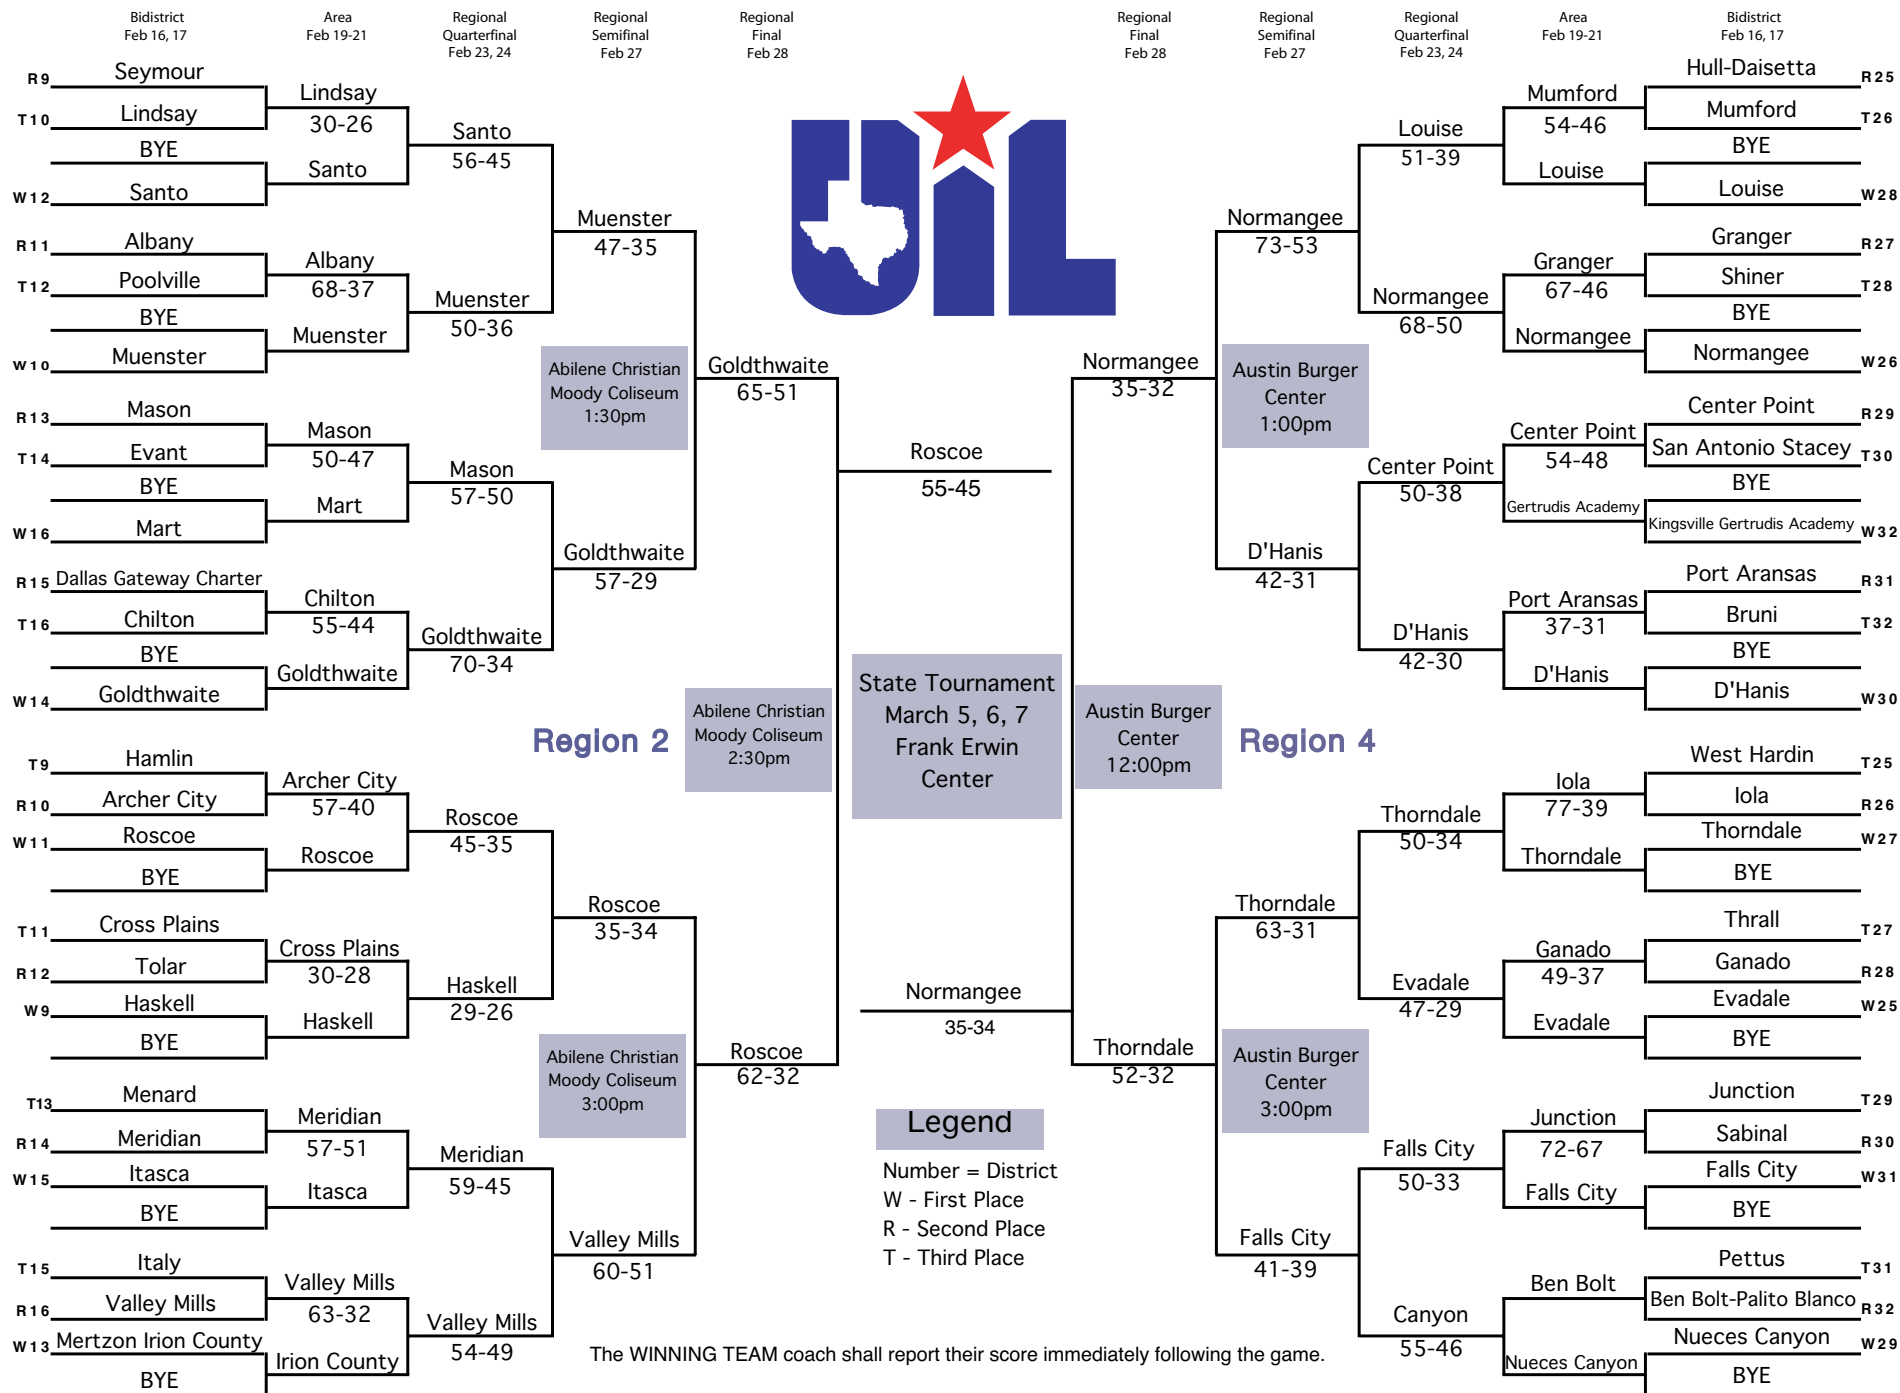

2009 Girls' Basketball Conference 1A Division 1

Region 1

Region 3

State Tournament
 March 5, 6, 7
 Frank Erwin Center

South Plains College
 Texan Dome
 2:30pm

South Plains College
 Texan Dome
 2:00pm

Stephen F. Austin
 State Johnson
 Coliseum
 10:00am

Stephen F. Austin
 State Johnson
 Coliseum
 12:00pm

South Plains College
 Texan Dome
 1:00pm

Stephen F. Austin
 State Johnson
 Coliseum
 10:00am

2009 Girls' Basketball Conference 1A Division 1

Region 2

Region 4

State Tournament
March 5, 6, 7
Frank Erwin Center

Legend

Number = District
W - First Place
R - Second Place
T - Third Place

The WINNING TEAM coach shall report their score immediately following the game.