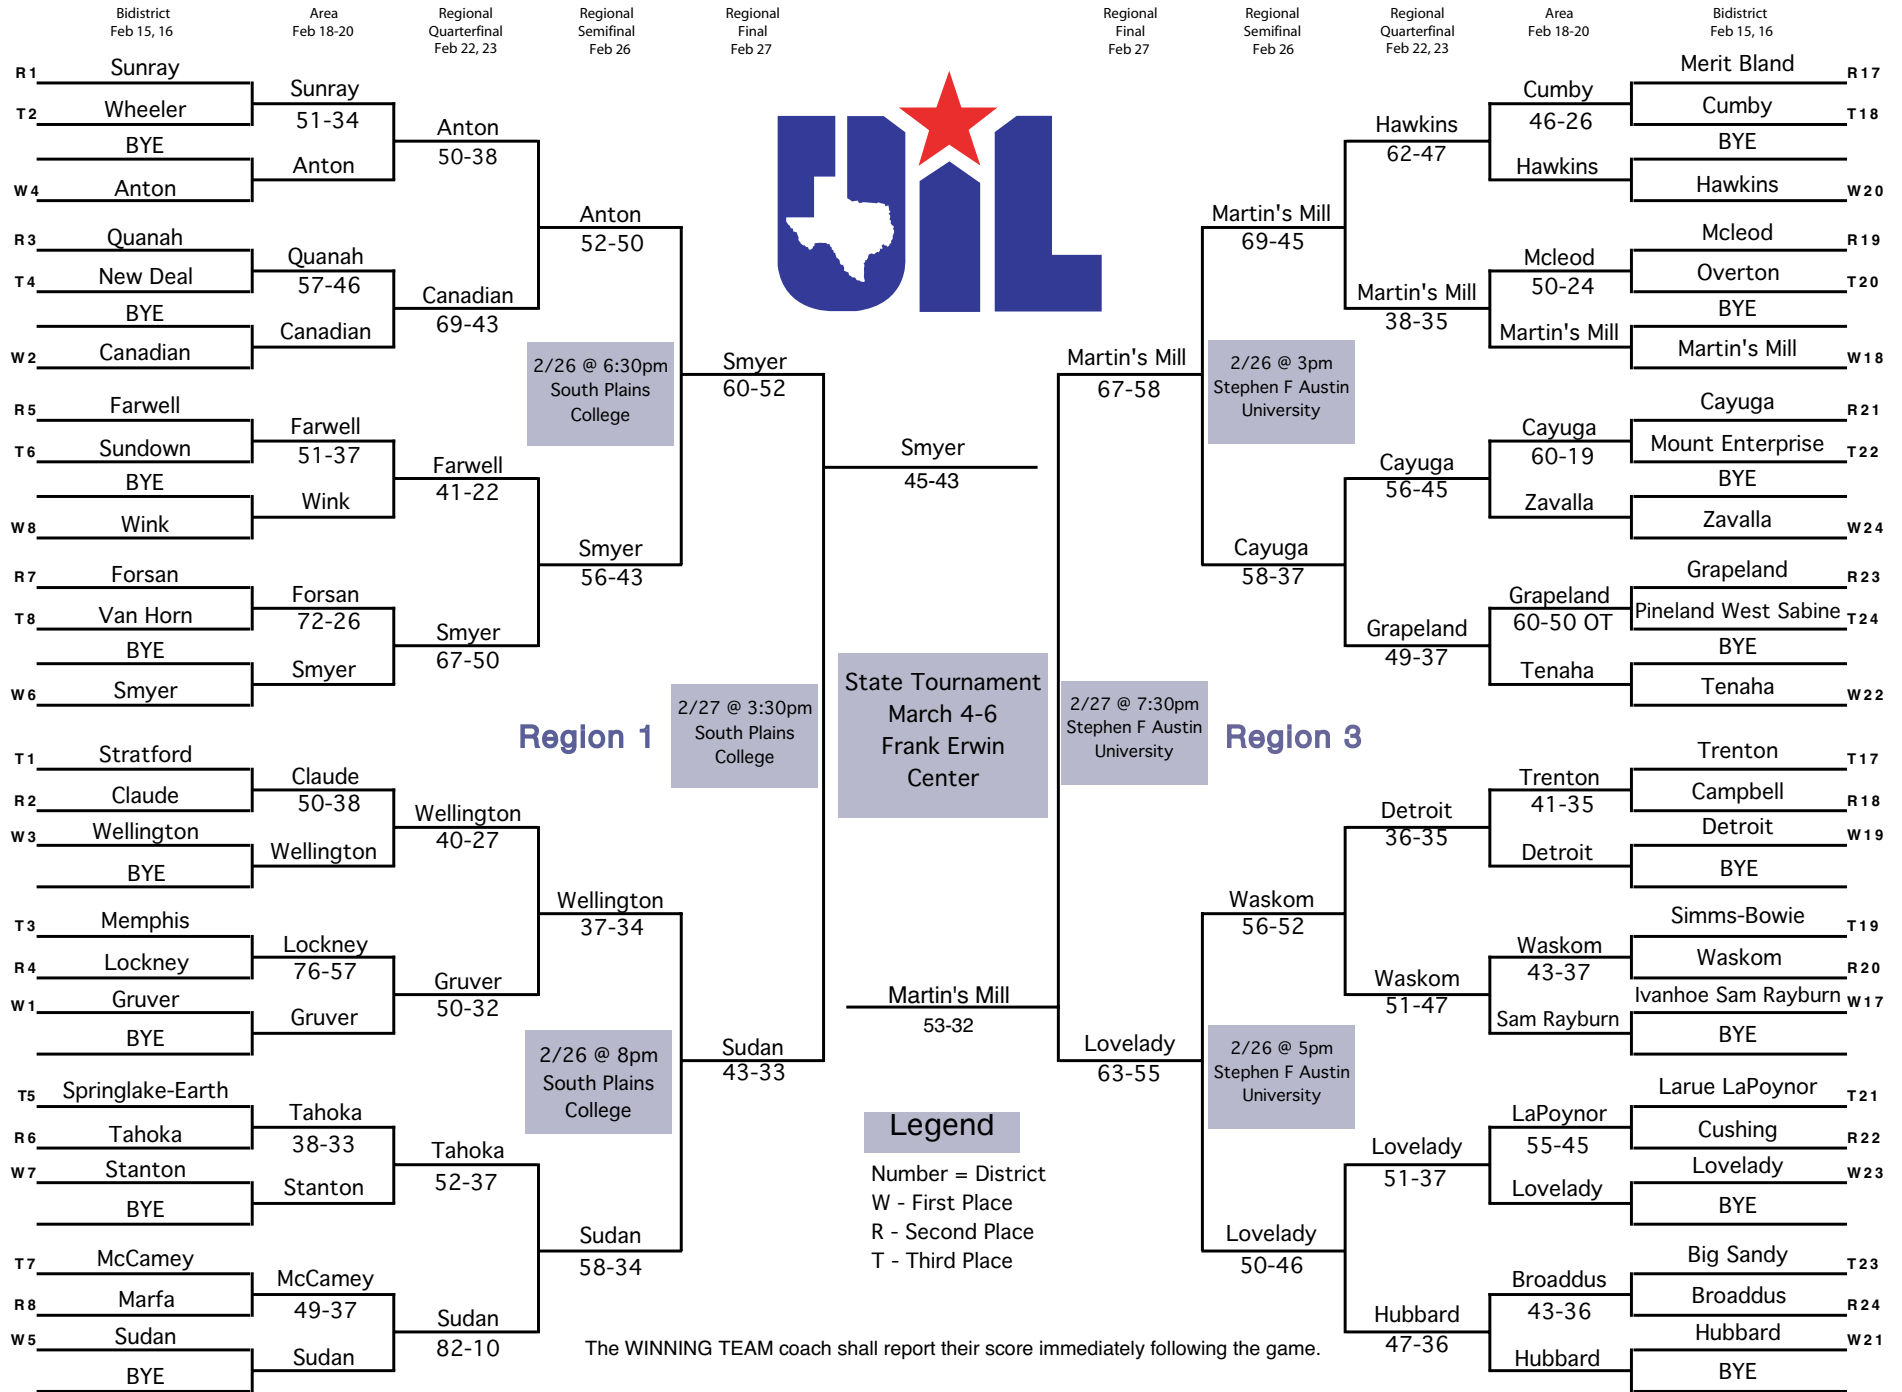

# 2010 Girls' Basketball Conference 1A Division 1

**Legend**  
 Number = District  
 W - First Place  
 R - Second Place  
 T - Third Place

The WINNING TEAM coach shall report their score immediately following the game.