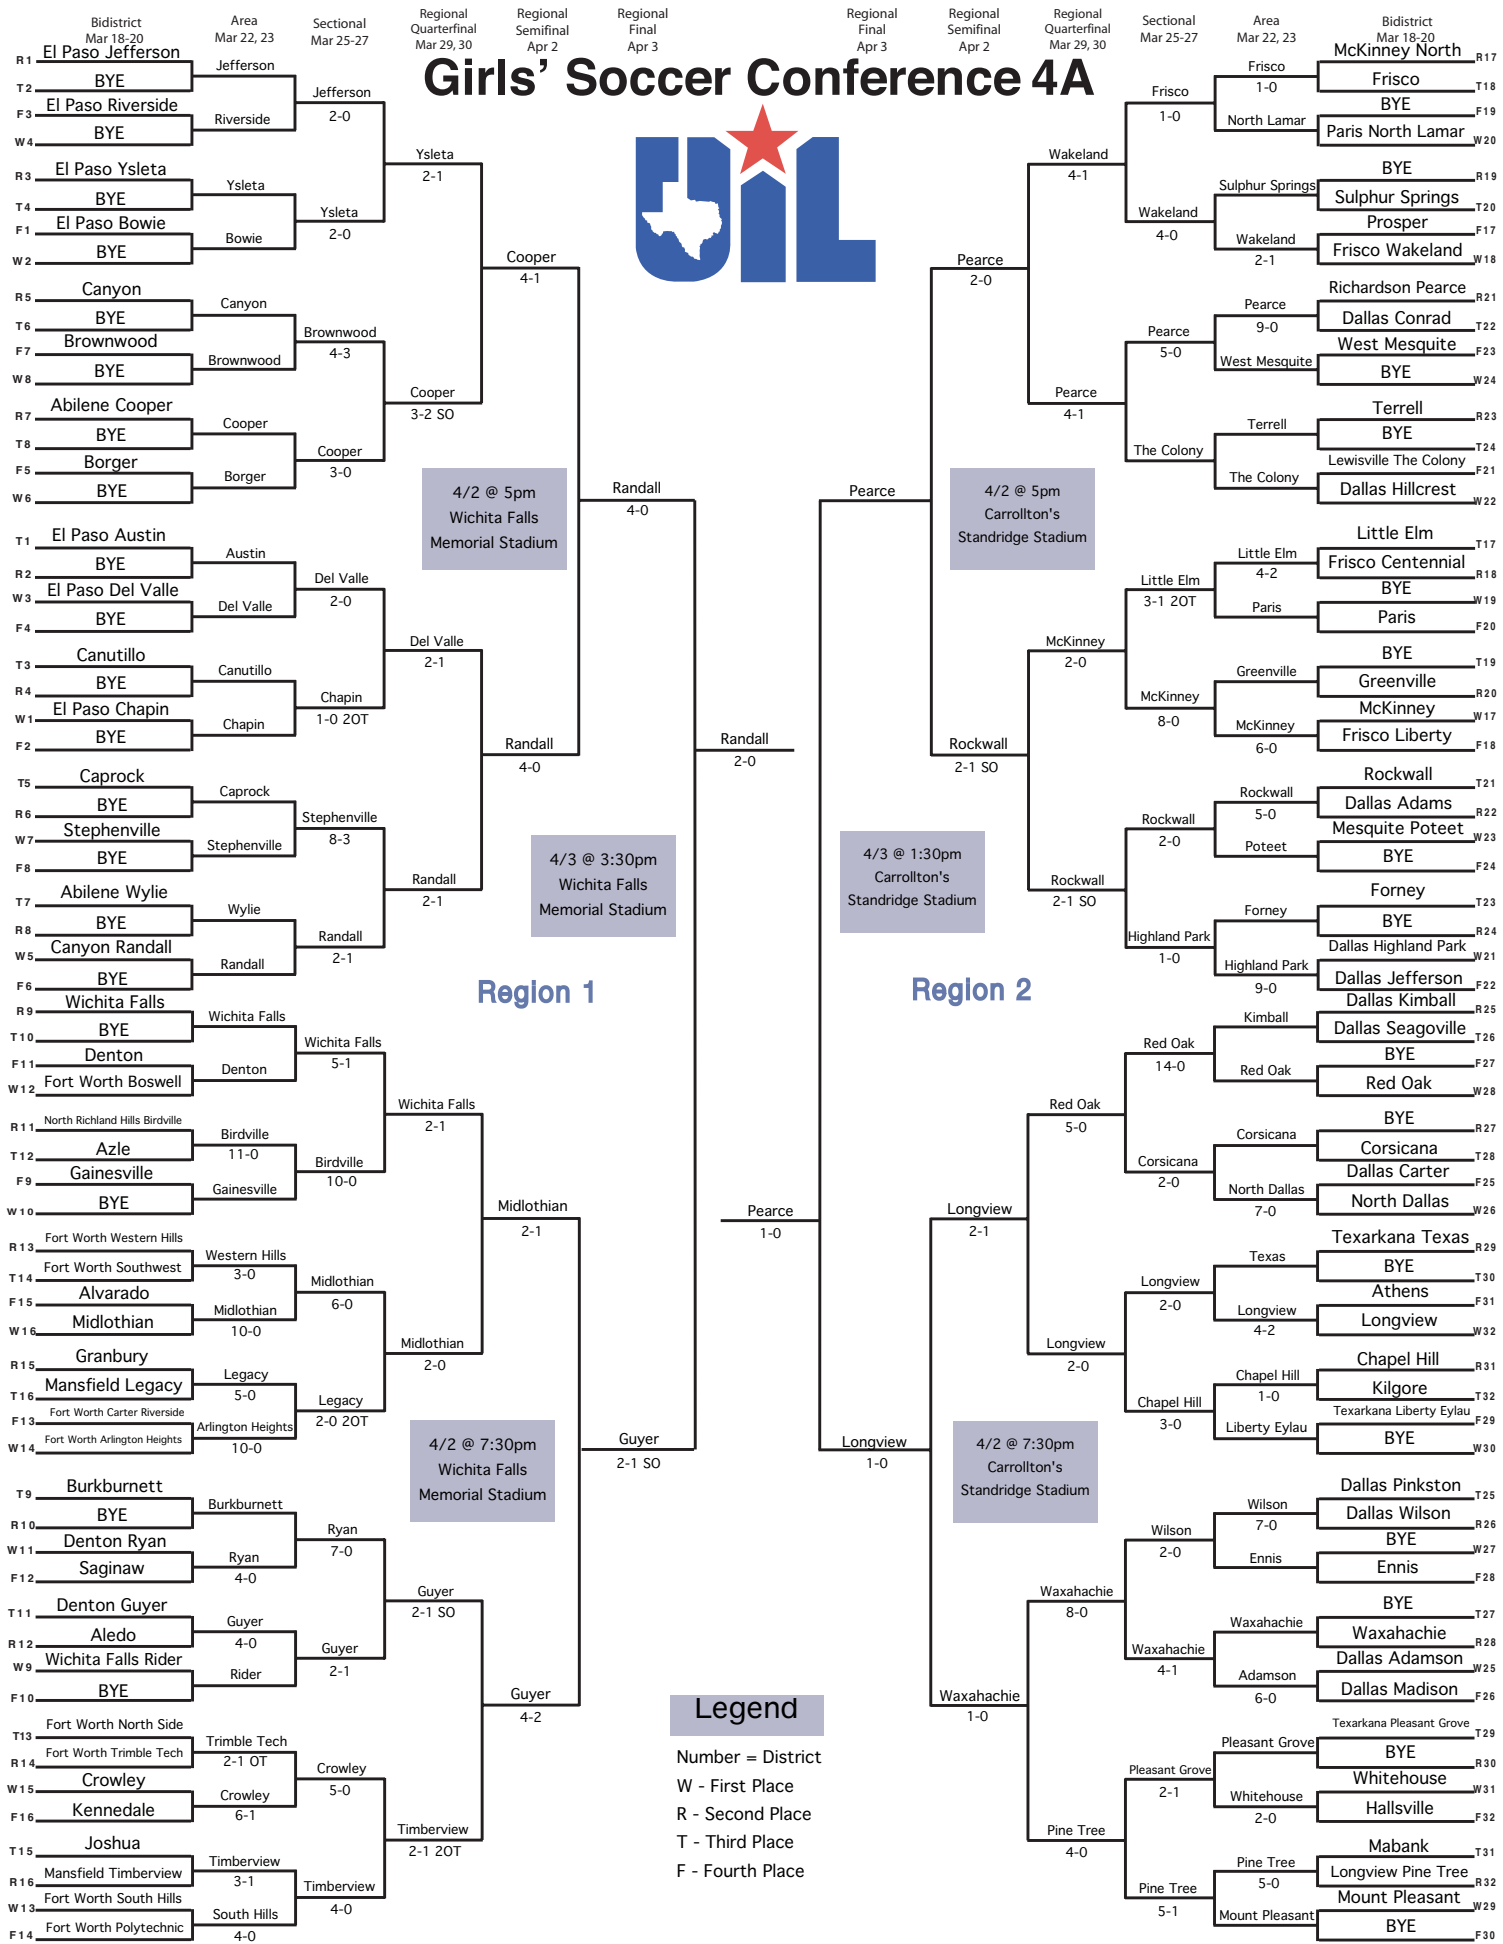

Girls' Soccer Conference 4A

	Bidistrict Mar 18-20	Area Mar 22, 23	Sectional Mar 25-27	Regional Quarterfinal Mar 29, 30	Regional Semifinal Apr 2	Regional Final Apr 3
R1	El Paso Jefferson	Jefferson				
T2	BYE					
F3	El Paso Riverside	Riverside	2-0			
W4	BYE					
R3	El Paso Ysleta	Ysleta		Ysleta		
T4	BYE			2-1		
F1	El Paso Bowie	Bowie	2-0			
W2	BYE					
R5	Canyon	Canyon			Cooper	
T6	BYE				4-1	
F7	Brownwood	Brownwood	4-3			
W8	BYE					
R7	Abilene Cooper	Cooper		Cooper		
T8	BYE			3-2 SO		
F5	Borger	Borger	3-0			
W6	BYE					
T1	El Paso Austin	Austin				
R2	BYE					
W3	El Paso Del Valle	Del Valle	2-0			
F4	BYE					
T3	Canutillo	Canutillo		Del Valle		
R4	BYE			2-1		
W1	El Paso Chapin	Chapin	1-0 2OT			
F2	BYE					
T5	Caprock	Caprock			Randall	
R6	BYE				4-0	
W7	Stephenville	Stephenville	8-3			
F8	BYE					
T7	Abilene Wylie	Wylie				
R8	BYE					
W5	Canyon Randall	Randall	2-1			
F6	BYE					
R9	Wichita Falls	Wichita Falls				
T10	BYE					
F11	Denton	Denton	5-1			
W12	Fort Worth Boswell					
R11	North Richland Hills Birdville	Birdville		Wichita Falls		
T12	Azle	11-0		2-1		
F9	Gainesville	Gainesville	10-0			
W10	BYE					
R13	Fort Worth Western Hills	Western Hills			Midlothian	
T14	Fort Worth Southwest	3-0			2-1	
F15	Alvarado	Midlothian	6-0			
W16	Midlothian	10-0				
R15	Granbury					
T16	Mansfield Legacy	Legacy	5-0			
F13	Fort Worth Carter Riverside	Arlington Heights	2-0 2OT			
W14	Fort Worth Arlington Heights	10-0				
T9	Burkburnett	Burkburnett				
R10	BYE					
W11	Denton Ryan	Ryan	7-0			
F12	Saginaw	4-0				
T11	Denton Guyer	Guyer				
R12	Aledo	4-0				
W9	Wichita Falls Rider	Rider	2-1			
F10	BYE					
T13	Fort Worth North Side	Trimble Tech				
R14	Fort Worth Trimble Tech	2-1 OT				
W15	Crowley	Crowley	5-0			
F16	Kennedale	6-1				
T15	Joshua	Timberview				
R16	Mansfield Timberview	3-1				
W13	Fort Worth South Hills	4-0				
F14	Fort Worth Polytechnic	4-0				