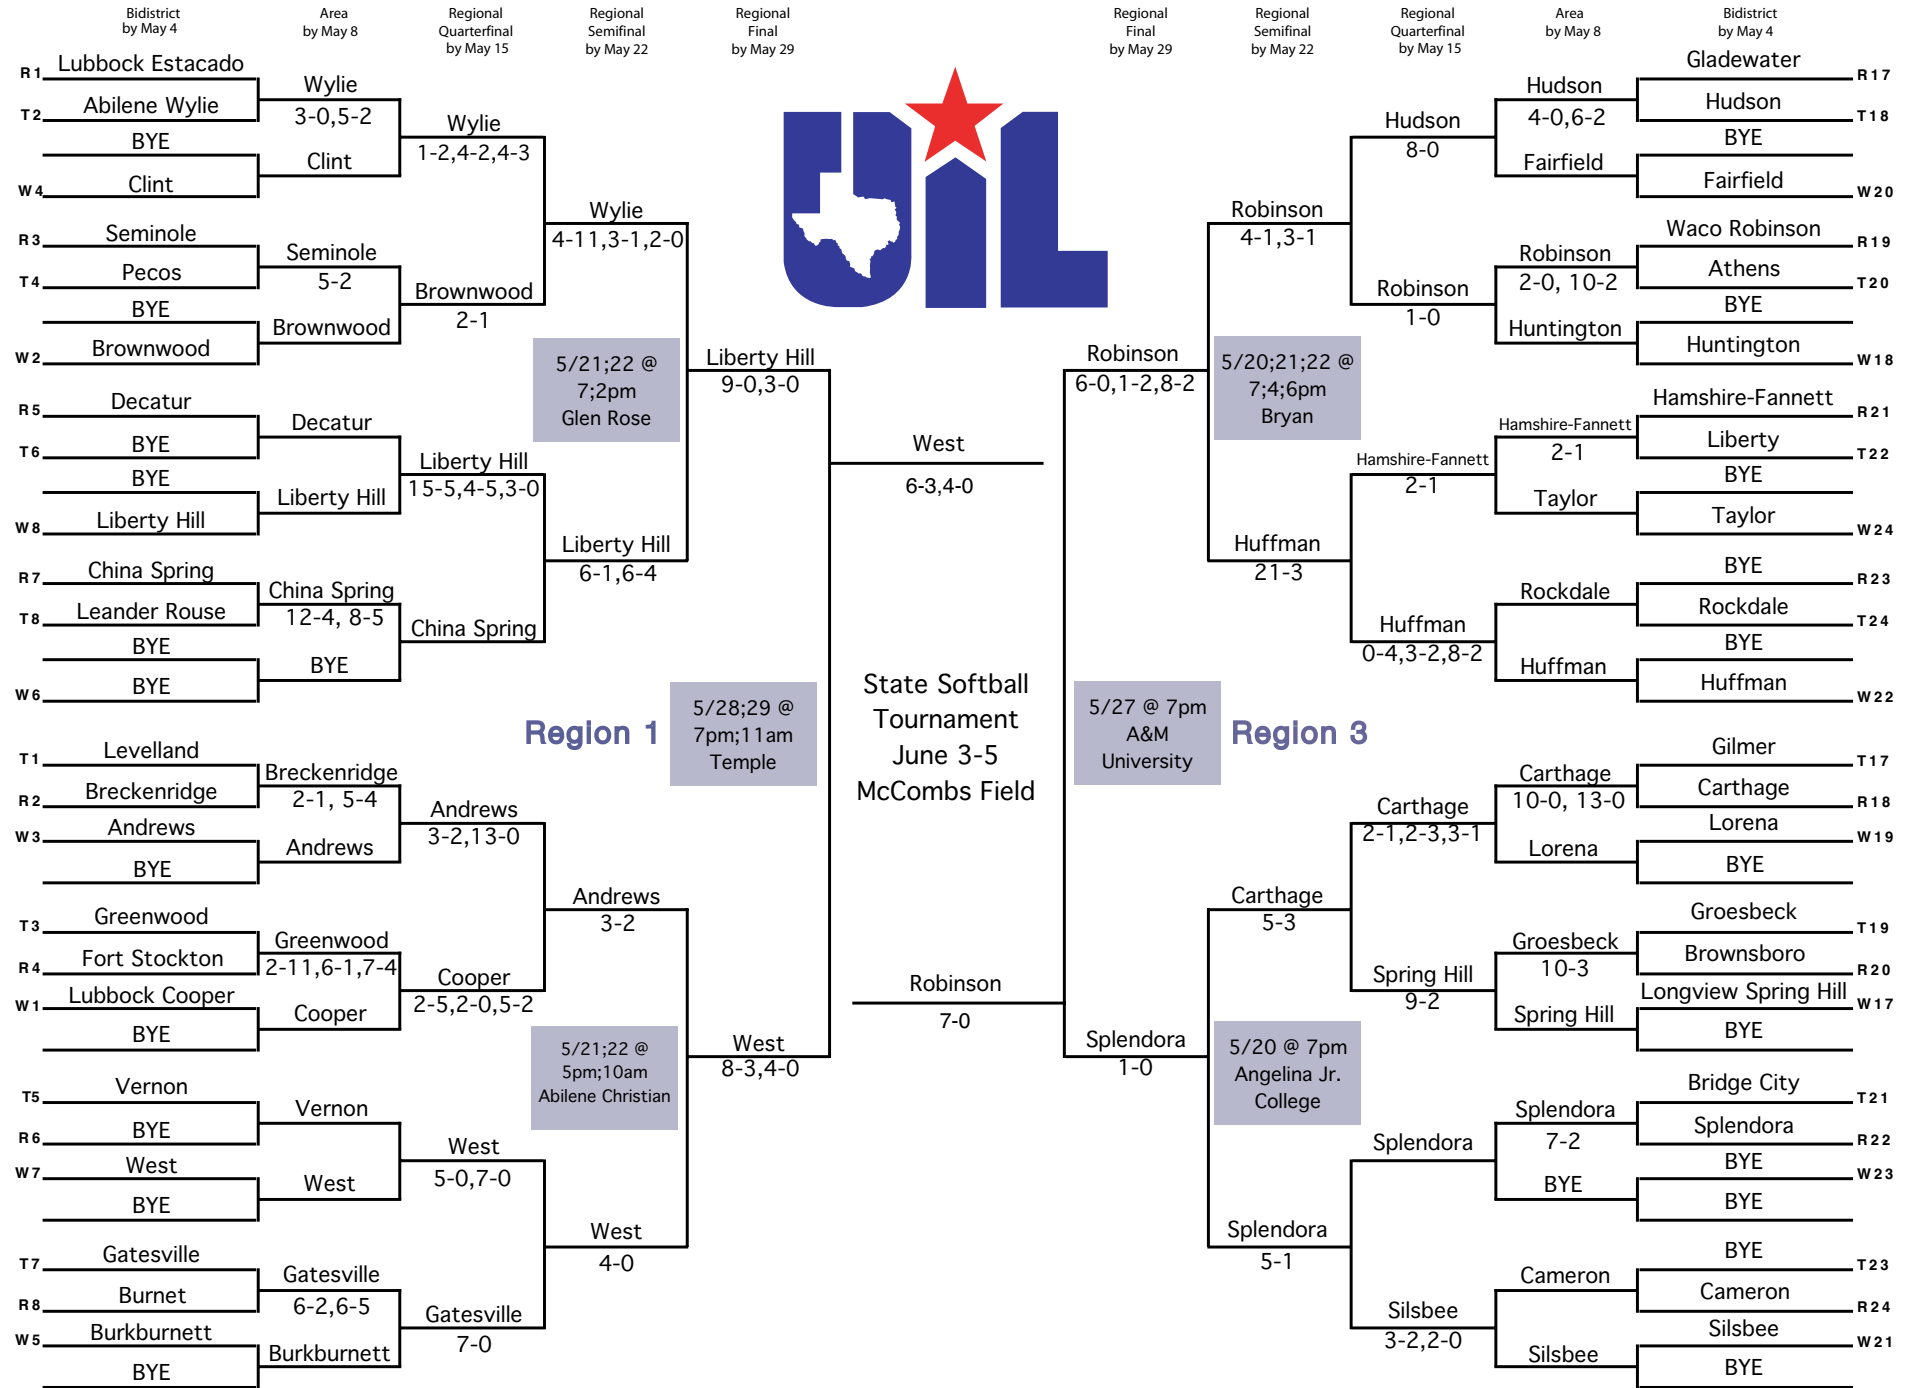

2010 Softball Conference 3A

Region 1

5/21;22 @
7:2pm
Glen Rose

5/28;29 @
7pm;11am
Temple

5/21;22 @
5pm;10am
Abilene Christian

Region 3

5/20;21;22 @
7:4;6pm
Bryan

5/27 @ 7pm
A&M
University

5/20 @ 7pm
Angelina Jr.
College

State Softball
Tournament
June 3-5
McCombs Field