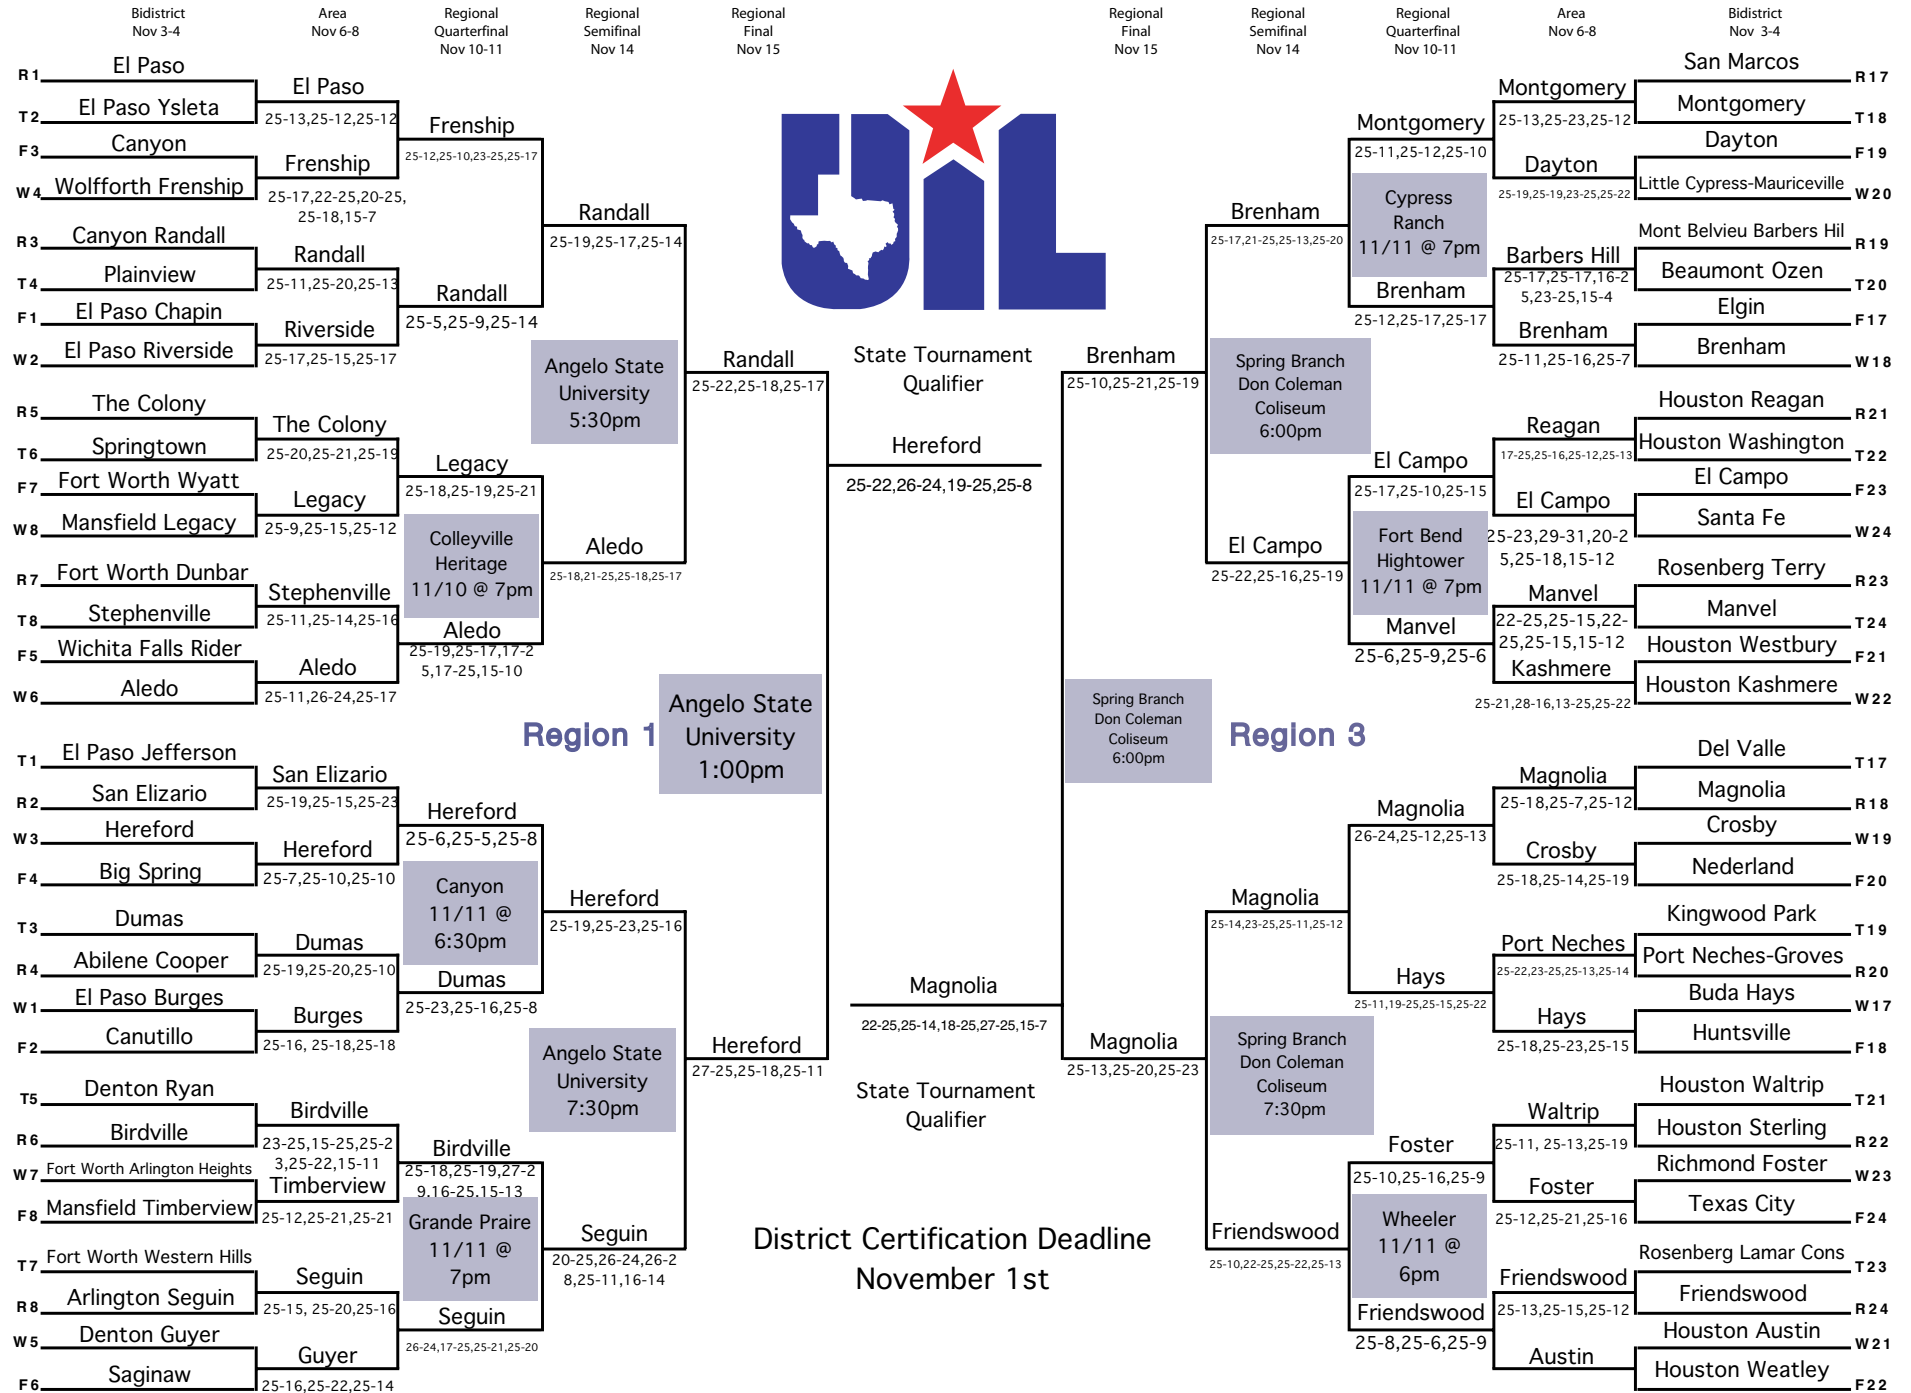

# 2008 Volleyball Conference 4A

# 2008 Volleyball Conference 4A

**Region 2**  
Garland Special Events Center  
4:00pm

**Region 4**  
St. Mary's Greenhey Arena  
1:00pm

State Tournament Qualifier  
Highland Park  
25-22,25-19,20-25,25-23