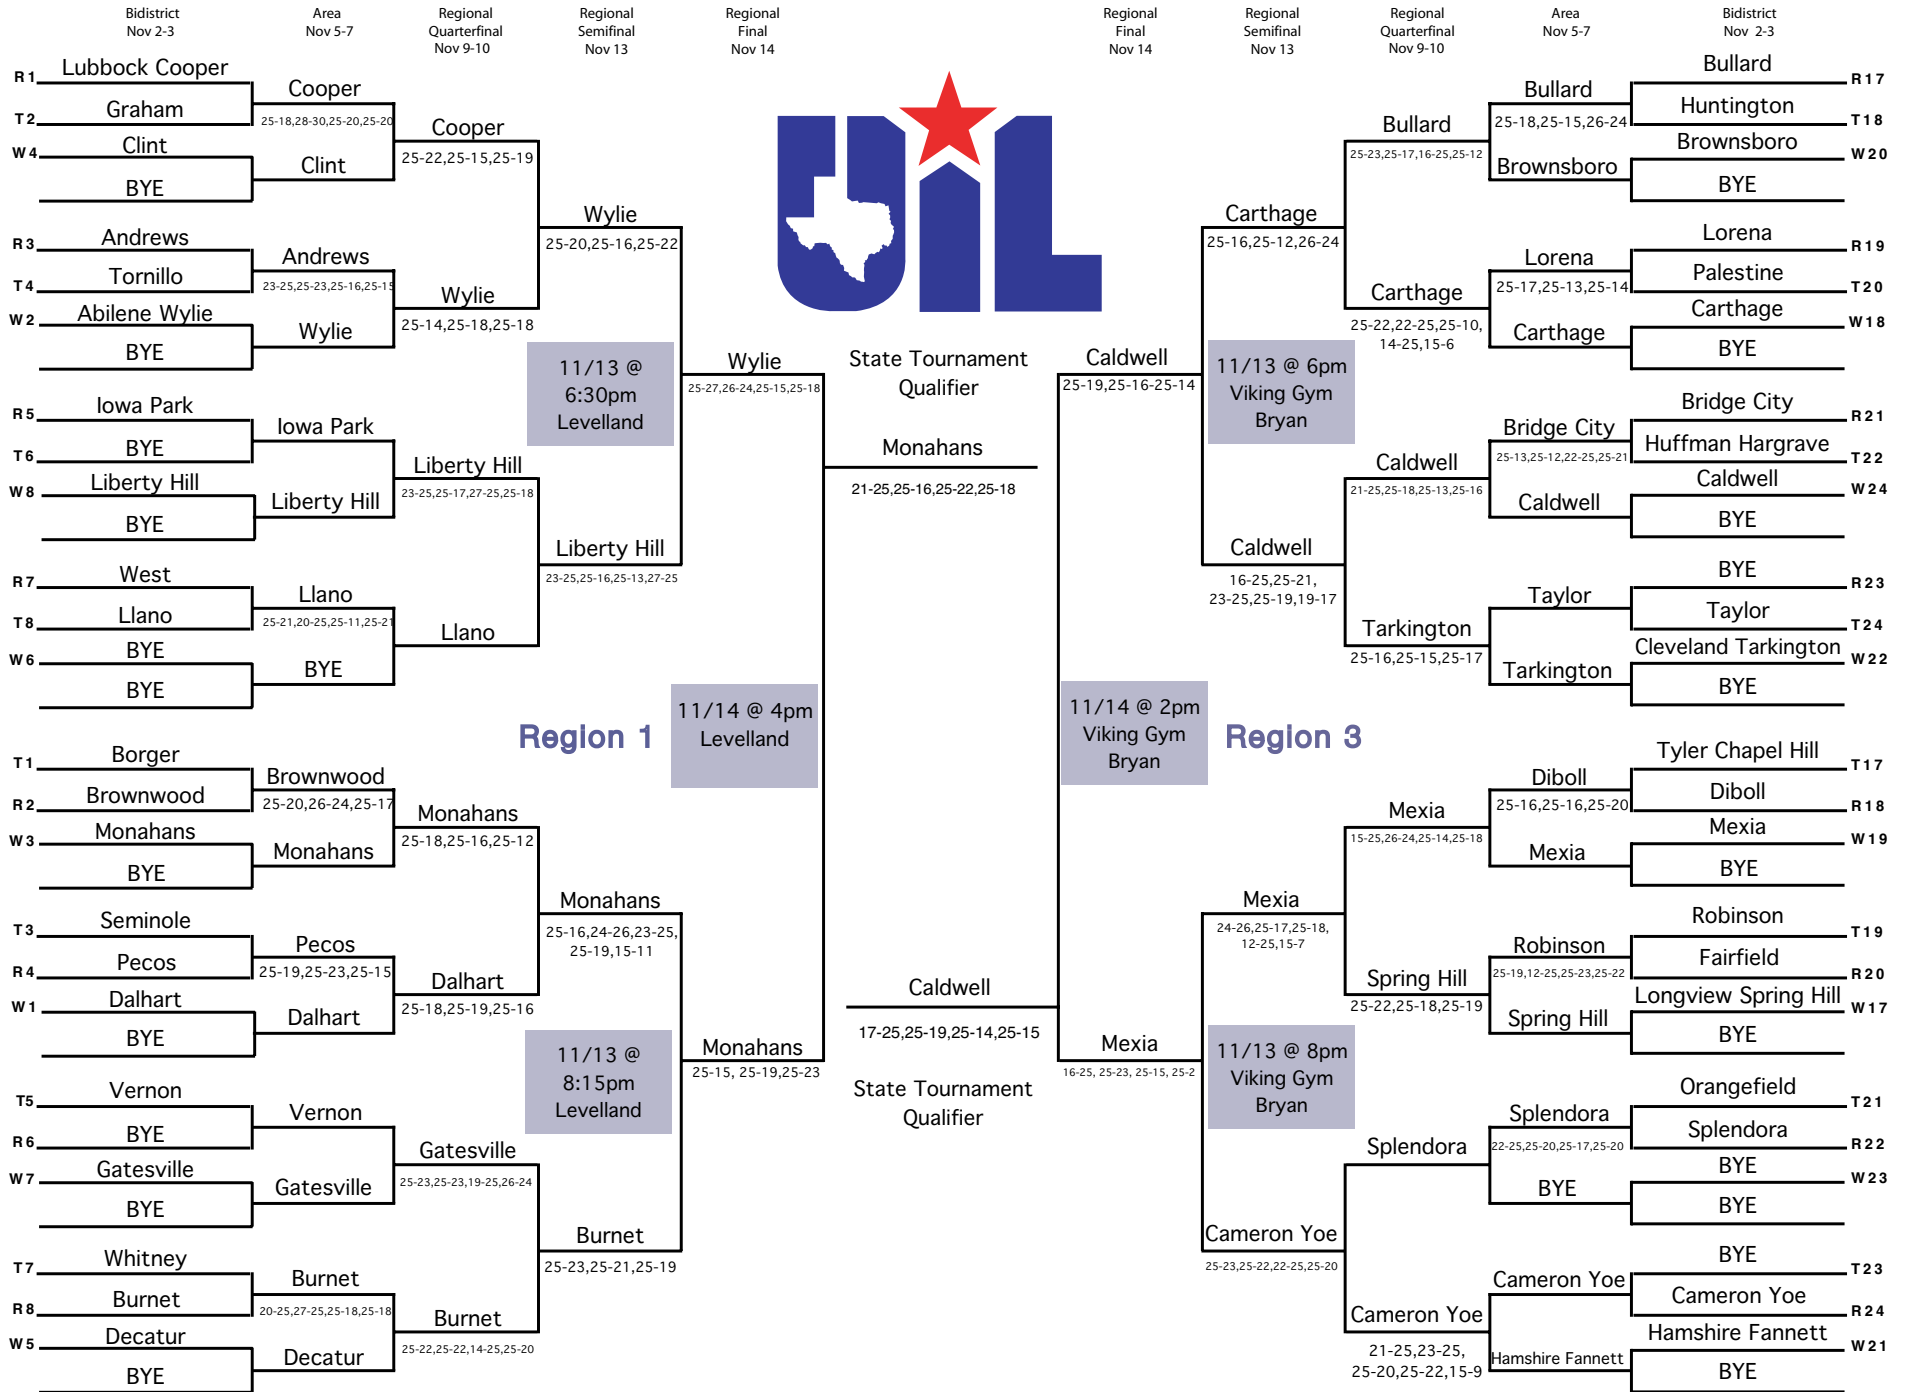

2009 Volleyball Conference 3A

Region 1

Region 3

11/13 @ 8:15pm
Levelland

11/14 @ 4pm
Levelland

11/14 @ 2pm
Viking Gym
Bryan

11/13 @ 8pm
Viking Gym
Bryan

11/13 @ 6pm
Viking Gym
Bryan