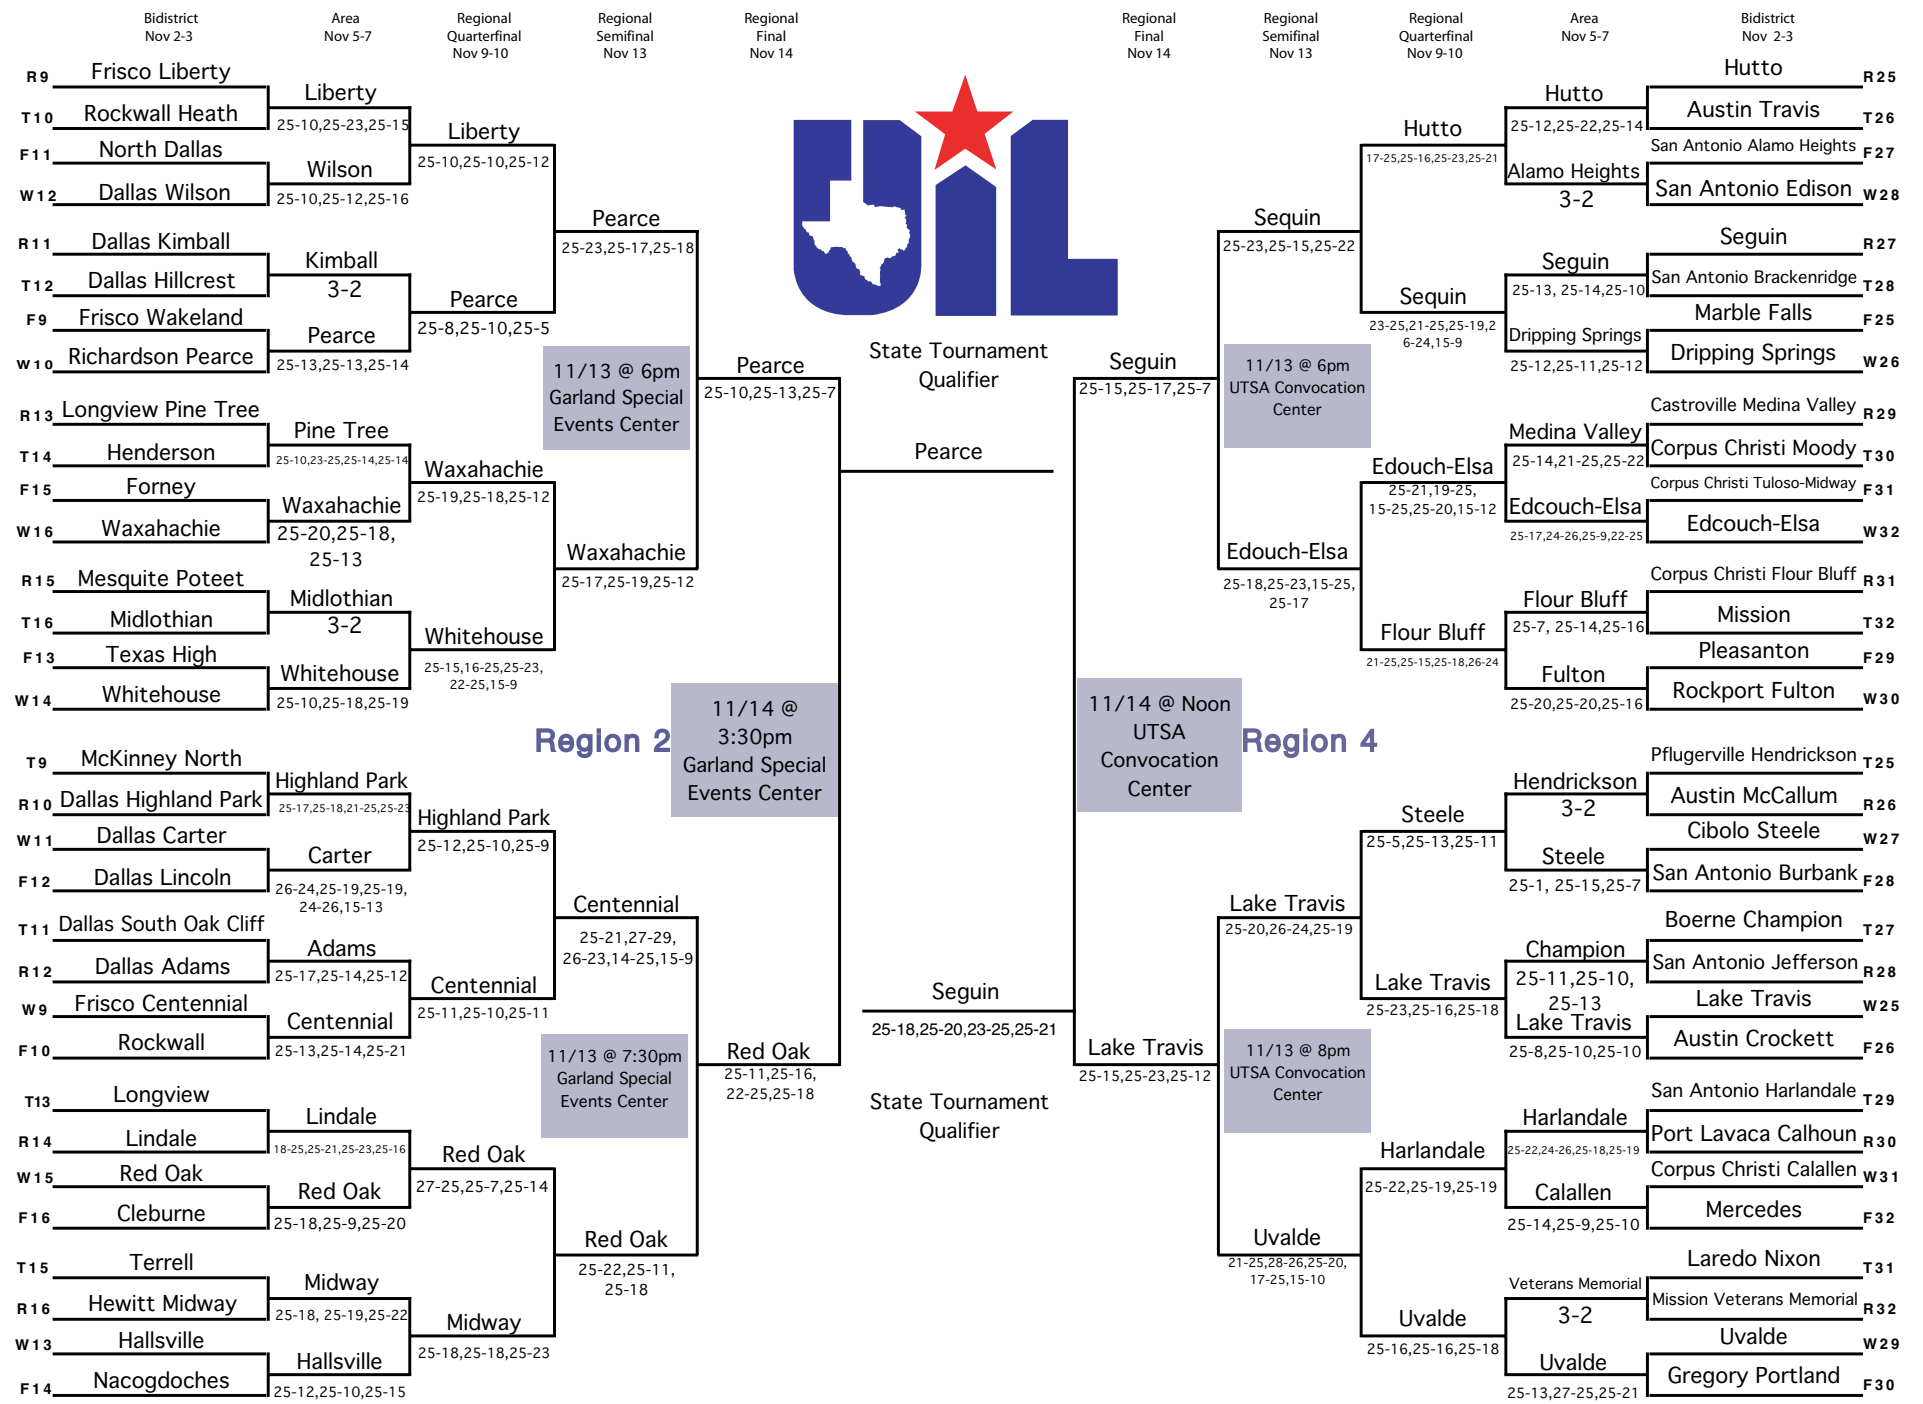

2009 Volleyball Conference 4A

2009 Volleyball Conference 4A

Region 2
11/13 @ 6pm
Garland Special Events Center

11/13 @ 7:30pm
Garland Special Events Center

11/14 @ 3:30pm
Garland Special Events Center

State Tournament Qualifier

State Tournament Qualifier

Sequin
25-15,25-17,25-7

11/14 @ Noon
UTSA Convocation Center

Region 4

11/13 @ 8pm
UTSA Convocation Center

Sequin
25-23,25-15,25-22

Steele
25-5,25-13,25-11

Lake Travis
25-23,25-16,25-18