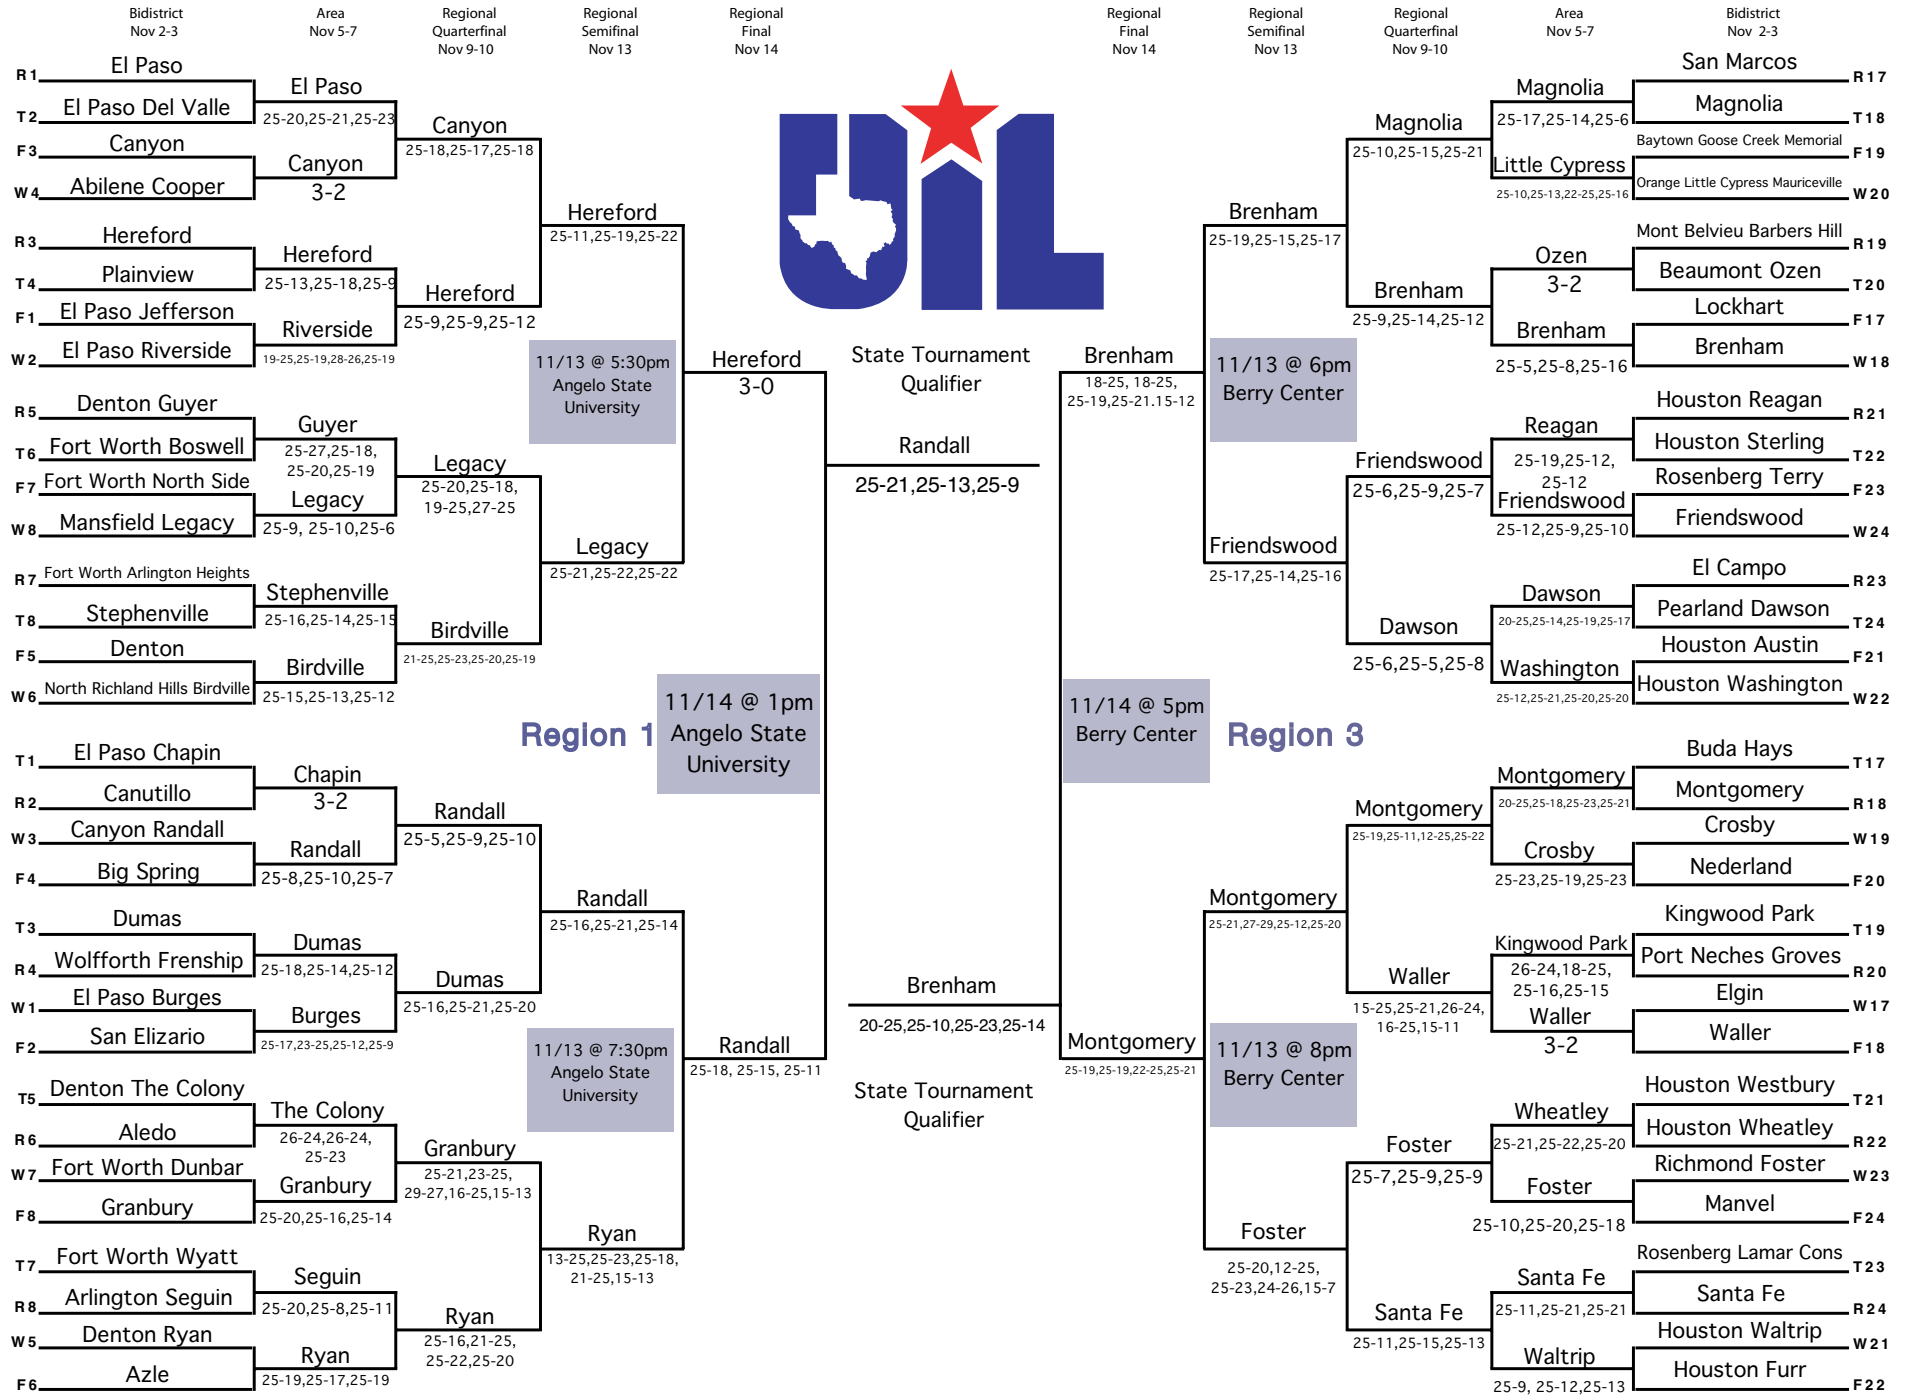

2009 Volleyball Conference 4A

2009 Volleyball Conference 4A

Region 2
11/13 @ 6pm
Garland Special Events Center

11/13 @ 7:30pm
Garland Special Events Center

11/14 @ 3:30pm
Garland Special Events Center

State Tournament Qualifier

State Tournament Qualifier

Sequin
25-15,25-17,25-7

11/14 @ Noon
UTSA Convocation Center

Region 4

11/13 @ 8pm
UTSA Convocation Center

Sequin
25-23,25-15,25-22

Steele
25-5,25-13,25-11

Lake Travis
25-23,25-16,25-18