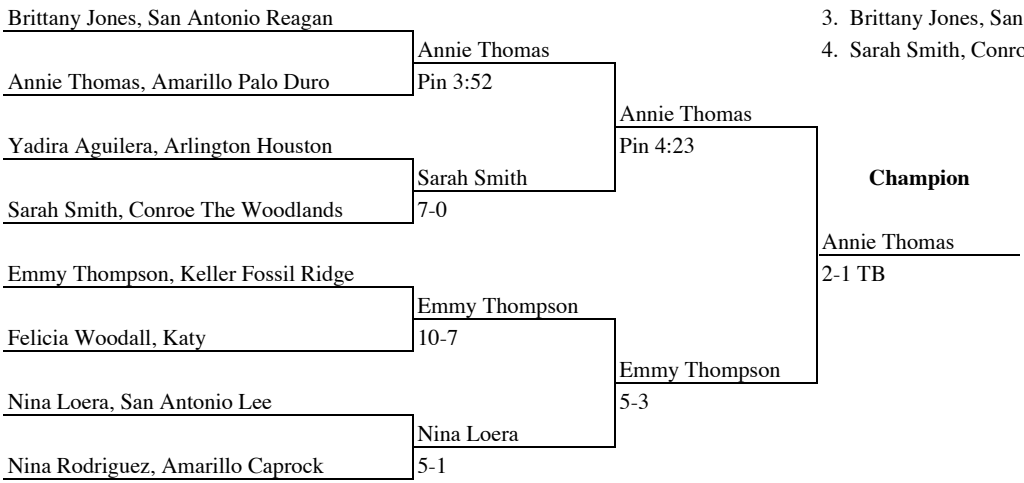

1. Astrid Gomez, Hereford
2. Stephanie Haver, Katy
3. Hope Jones, Amarillo Caprock
4. Rachel Billerbeck, Pflugerville

2004 Wrestling Champions 138 Weight Class

1. Teri Lopez, Katy
2. Amenda Howland, Amarillo Caprock
3. Candy Guevara, Arlington
4. Jade Prudent, Houston Lee

2004 Wrestling Champions 148 Weight Class

1. Annie Thomas, Amarillo Palo Duro
2. Emmy Thompson, Keller Fossil Ridge
3. Brittany Jones, San Antonio Reagan
4. Sarah Smith, Conroe The Woodlands

2004 Wrestling Champions 165 Weight Class