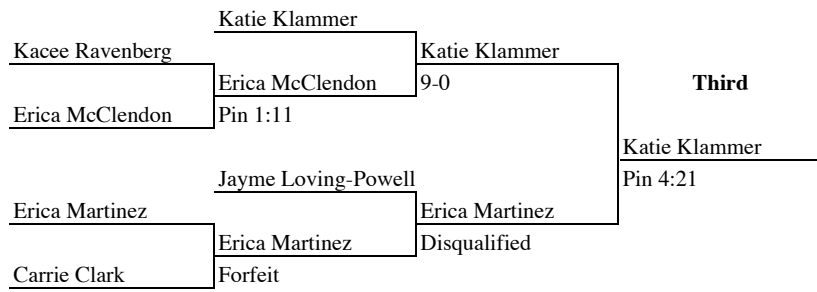

2004 Wrestling Champions 185 Weight Class

1. Theresa Fennell, Amarillo Palo Duro
2. Jessica Surratt, Hurst Bell
3. Katie Klammer, Richardson Lake Highlands
4. Erica Martinez, Amarillo Caprock