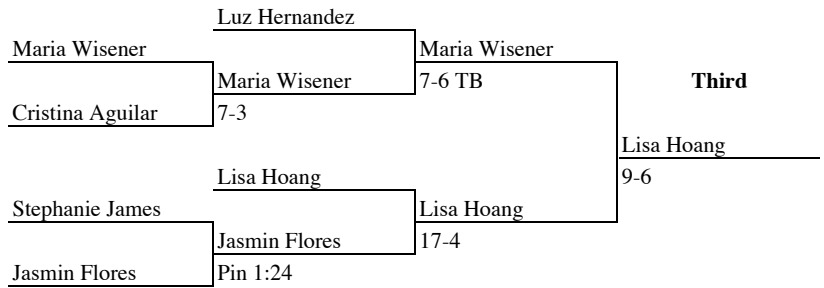

2004 Wrestling Champions 95 Weight Class

1. Melissa Terry, Katy
2. Ana Ramey, Houston Langham Creek
3. Lisa Hoang, El Paso Irvin
4. Maria Wisener, Keller Fossil Ridge