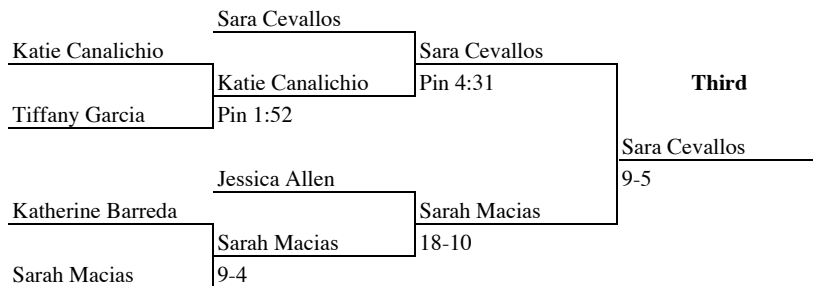

1. Lara Hamilton, Katy Taylor
2. Lillian Marques, Coppell
3. Lindsey Bohenski, Amarillo Coppell
4. Awbrey Lowe, El Paso Hanks

2004 Wrestling Champions 110 Weight Class

1. Crystal Molinar, South Grand Prairie
2. Laurie Ashby, Katy Taylor
3. Tashia Lewis, Arlington Houston
4. Kim Hernandez, Converse Judson

2004 Wrestling Champions 119 Weight Class

1. Brittany Owens, Amarillo Palo Duro
2. Deseree Cazares, South Grand Prairie
3. Sara Cevallos, Katy Mayde Creek
4. Sarah Macias, Amarillo Caprock

2004 Wrestling Champions 128 Weight Class