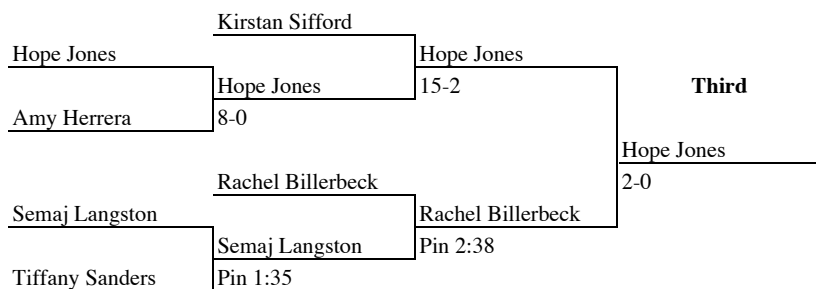

2004 Wrestling Champions 128 Weight Class

1. Astrid Gomez, Hereford
2. Stephanie Haver, Katy
3. Hope Jones, Amarillo Caprock
4. Rachel Billerbeck, Pflugerville