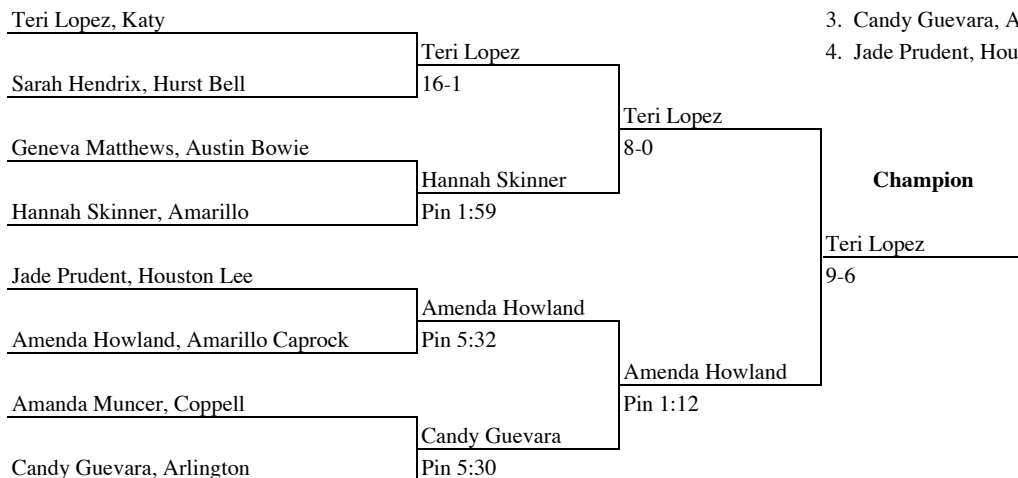

2004 Wrestling Champions 138 Weight Class

1. Teri Lopez, Katy
2. Amenda Howland, Amarillo Caprock
3. Candy Guevara, Arlington
4. Jade Prudent, Houston Lee