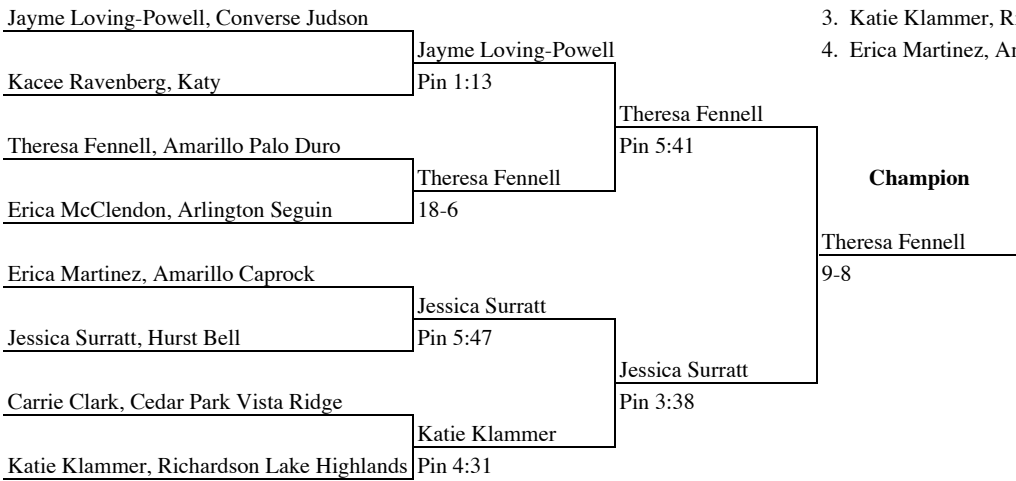

2004 Wrestling Champions 185 Weight Class

1. Theresa Fennell, Amarillo Palo Duro
2. Jessica Surratt, Hurst Bell
3. Katie Klammer, Richardson Lake Highlands
4. Erica Martinez, Amarillo Caprock