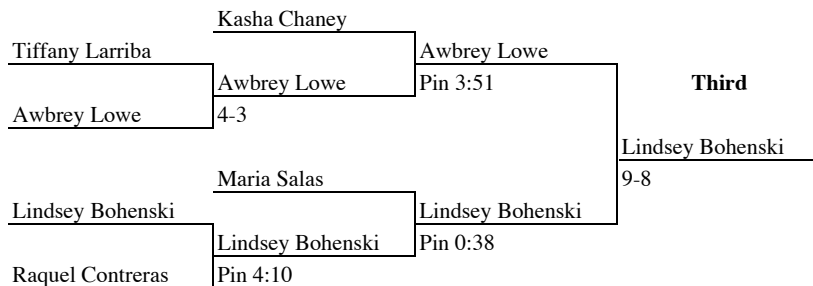

2004 Wrestling Champions 95 Weight Class

1. Melissa Terry, Katy
2. Ana Ramey, Houston Langham Creek
3. Lisa Hoang, El Paso Irvin
4. Maria Wisener, Keller Fossil Ridge

2004 Wrestling Champions 102 Weight Class

1. Lara Hamilton, Katy Taylor
2. Lillian Marques, Coppell
3. Lindsey Bohenski, Amarillo Coppell
4. Awbrey Lowe, El Paso Hanks

2004 Wrestling Champions 110 Weight Class

1. Crystal Molinar, South Grand Prairie
2. Laurie Ashby, Katy Taylor
3. Tashia Lewis, Arlington Houston
4. Kim Hernandez, Converse Judson