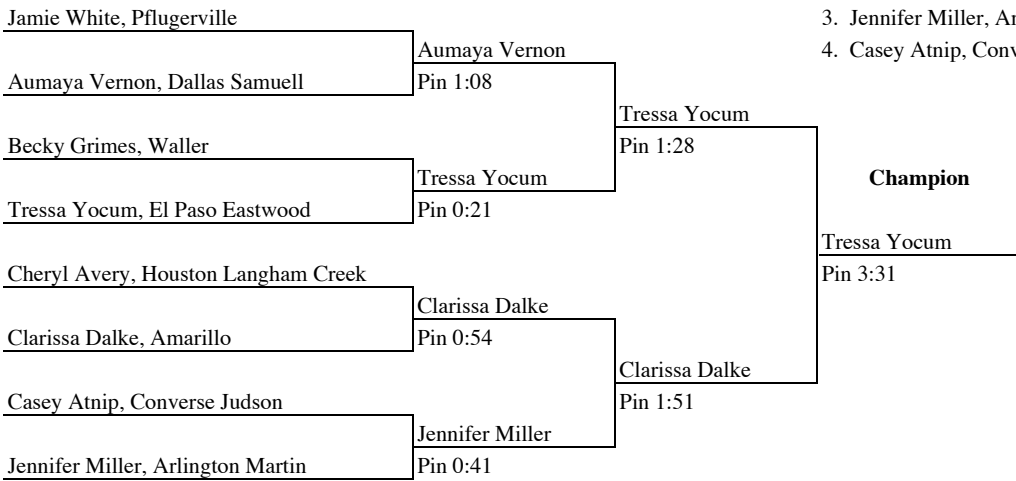

2004 Wrestling Champions 165 Weight Class

1. Tressa Yocum, El Paso Eastwood
2. Clarissa Dalke, Amarillo
3. Jennifer Miller, Arlington Martin
4. Casey Atnip, Converse Judson