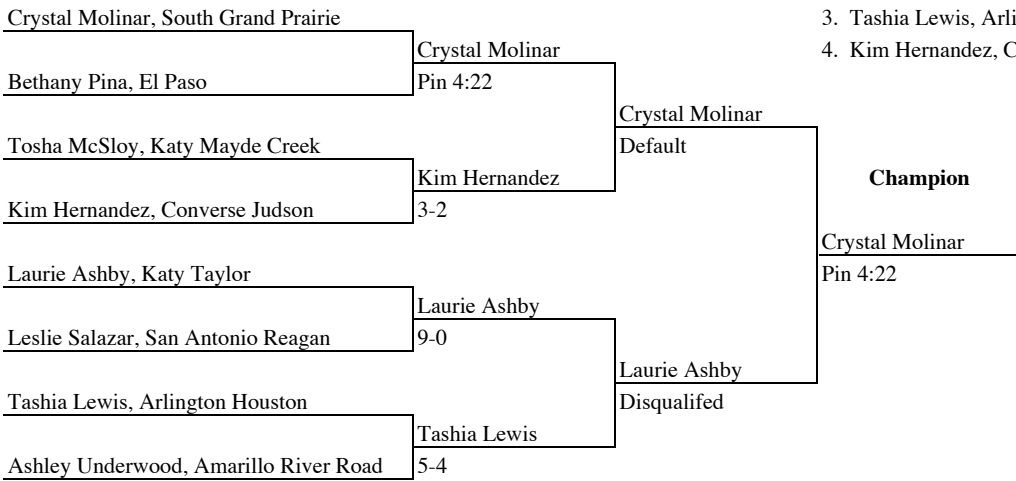

2004 Wrestling Champions 95 Weight Class

1. Melissa Terry, Katy
2. Ana Ramey, Houston Langham Creek
3. Lisa Hoang, El Paso Irvin
4. Maria Wisener, Keller Fossil Ridge

2004 Wrestling Champions 102 Weight Class

1. Lara Hamilton, Katy Taylor
2. Lillian Marques, Coppell
3. Lindsey Bohenski, Amarillo Coppell
4. Awbrey Lowe, El Paso Hanks

2004 Wrestling Champions 110 Weight Class

1. Crystal Molinar, South Grand Prairie
2. Laurie Ashby, Katy Taylor
3. Tashia Lewis, Arlington Houston
4. Kim Hernandez, Converse Judson