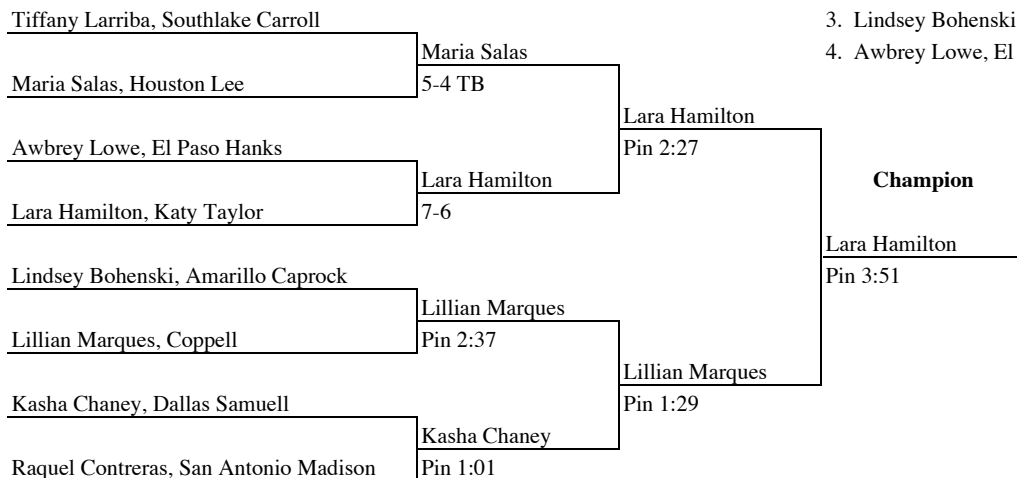

2004 Wrestling Champions 95 Weight Class

1. Melissa Terry, Katy
2. Ana Ramey, Houston Langham Creek
3. Lisa Hoang, El Paso Irvin
4. Maria Wisener, Keller Fossil Ridge

2004 Wrestling Champions 102 Weight Class

1. Lara Hamilton, Katy Taylor
2. Lillian Marques, Coppell
3. Lindsey Bohenski, Amarillo Coppell
4. Awbrey Lowe, El Paso Hanks

2004 Wrestling Champions 110 Weight Class

1. Crystal Molinar, South Grand Prairie
2. Laurie Ashby, Katy Taylor
3. Tashia Lewis, Arlington Houston
4. Kim Hernandez, Converse Judson