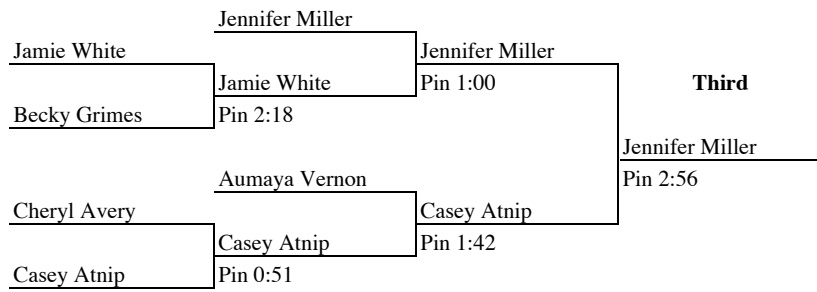

2004 Wrestling Champions 165 Weight Class

1. Tressa Yocum, El Paso Eastwood
2. Clarissa Dalke, Amarillo
3. Jennifer Miller, Arlington Martin
4. Casey Atnip, Converse Judson