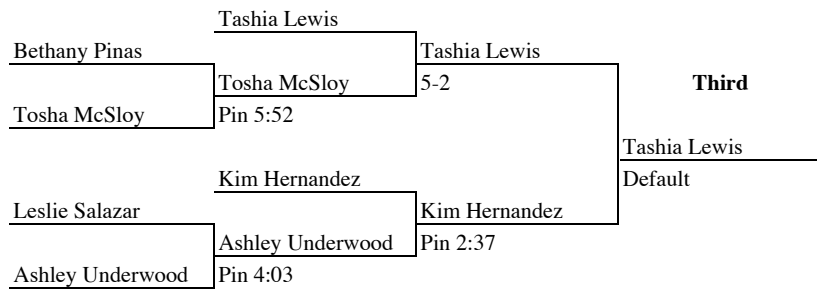

1. Lara Hamilton, Katy Taylor
2. Lillian Marques, Coppell
3. Lindsey Bohenski, Amarillo Coppell
4. Awbrey Lowe, El Paso Hanks

2004 Wrestling Champions 110 Weight Class

1. Crystal Molinar, South Grand Prairie
2. Laurie Ashby, Katy Taylor
3. Tashia Lewis, Arlington Houston
4. Kim Hernandez, Converse Judson