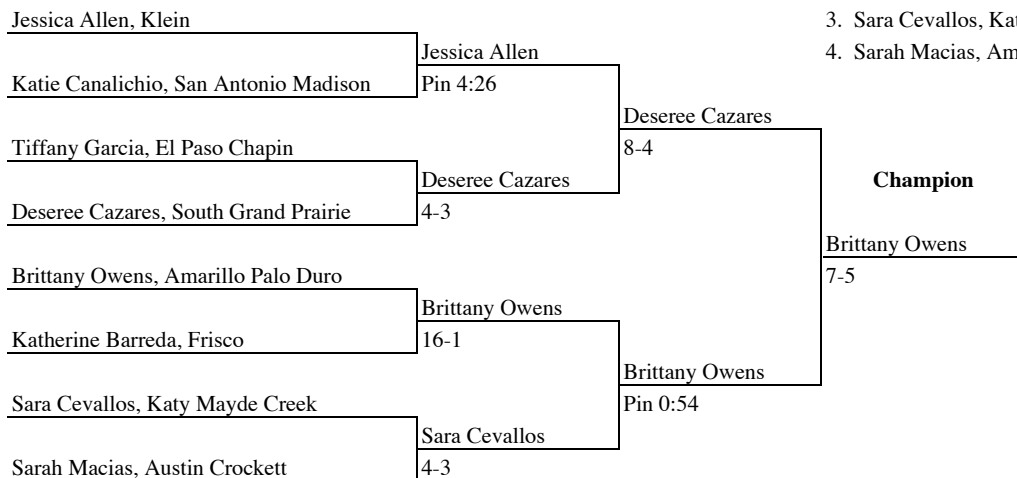

1. Lara Hamilton, Katy Taylor
2. Lillian Marques, Coppell
3. Lindsey Bohenski, Amarillo Coppell
4. Awbrey Lowe, El Paso Hanks

2004 Wrestling Champions 110 Weight Class

1. Crystal Molinar, South Grand Prairie
2. Laurie Ashby, Katy Taylor
3. Tashia Lewis, Arlington Houston
4. Kim Hernandez, Converse Judson

2004 Wrestling Champions 119 Weight Class

1. Brittany Owens, Amarillo Palo Duro
2. Deseree Cazares, South Grand Prairie
3. Sara Cevallos, Katy Mayde Creek
4. Sarah Macias, Amarillo Caprock

2004 Wrestling Champions 128 Weight Class