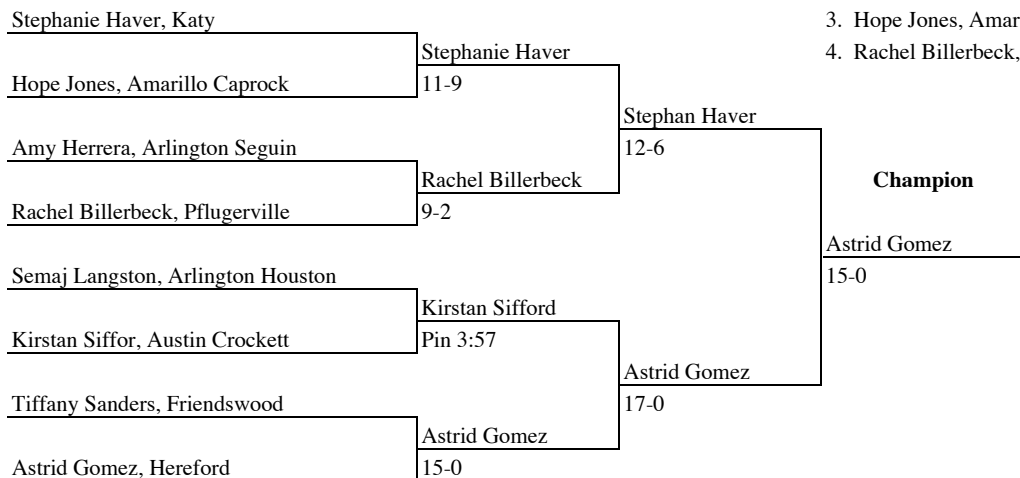

2004 Wrestling Champions 128 Weight Class

1. Astrid Gomez, Hereford
2. Stephanie Haver, Katy
3. Hope Jones, Amarillo Caprock
4. Rachel Billerbeck, Pflugerville