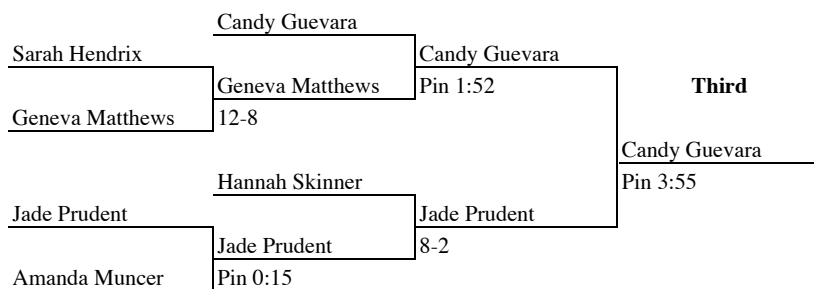

2004 Wrestling Champions 119 Weight Class

1. Brittany Owens, Amarillo Palo Duro
2. Deseree Cazares, South Grand Prairie
3. Sara Cevallos, Katy Mayde Creek
4. Sarah Macias, Amarillo Caprock

2004 Wrestling Champions 128 Weight Class

1. Astrid Gomez, Hereford
2. Stephanie Haver, Katy
3. Hope Jones, Amarillo Caprock
4. Rachel Billerbeck, Pflugerville

2004 Wrestling Champions 138 Weight Class

1. Teri Lopez, Katy
2. Amenda Howland, Amarillo Caprock
3. Candy Guevara, Arlington
4. Jade Prudent, Houston Lee