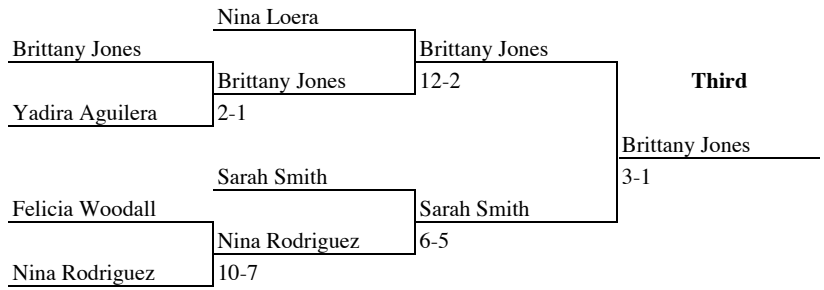

1. Astrid Gomez, Hereford
2. Stephanie Haver, Katy
3. Hope Jones, Amarillo Caprock
4. Rachel Billerbeck, Pflugerville

2004 Wrestling Champions 138 Weight Class

1. Teri Lopez, Katy
2. Amenda Howland, Amarillo Caprock
3. Candy Guevara, Arlington
4. Jade Prudent, Houston Lee

2004 Wrestling Champions 148 Weight Class

1. Annie Thomas, Amarillo Palo Duro
2. Emmy Thompson, Keller Fossil Ridge
3. Brittany Jones, San Antonio Reagan
4. Sarah Smith, Conroe The Woodlands

2004 Wrestling Champions 165 Weight Class