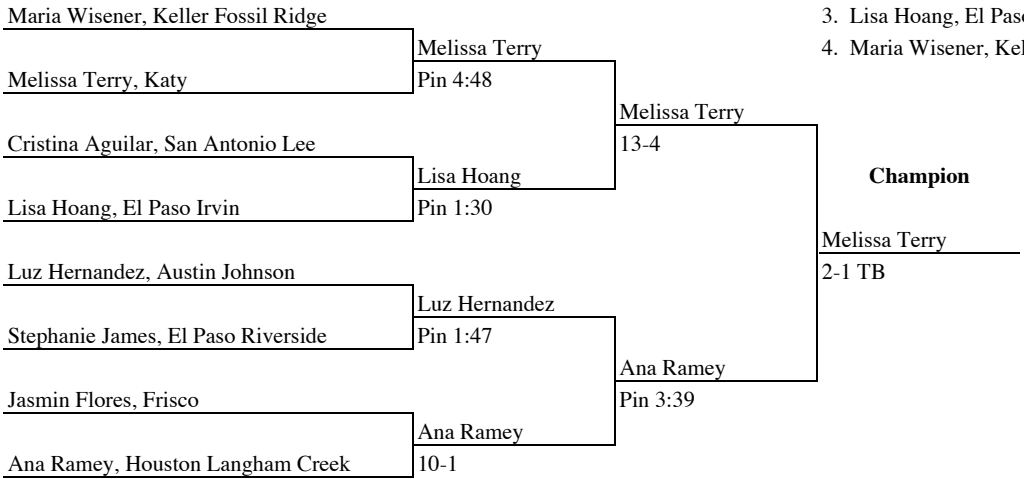

2004 Wrestling Champions 95 Weight Class

1. Melissa Terry, Katy
2. Ana Ramey, Houston Langham Creek
3. Lisa Hoang, El Paso Irvin
4. Maria Wisener, Keller Fossil Ridge